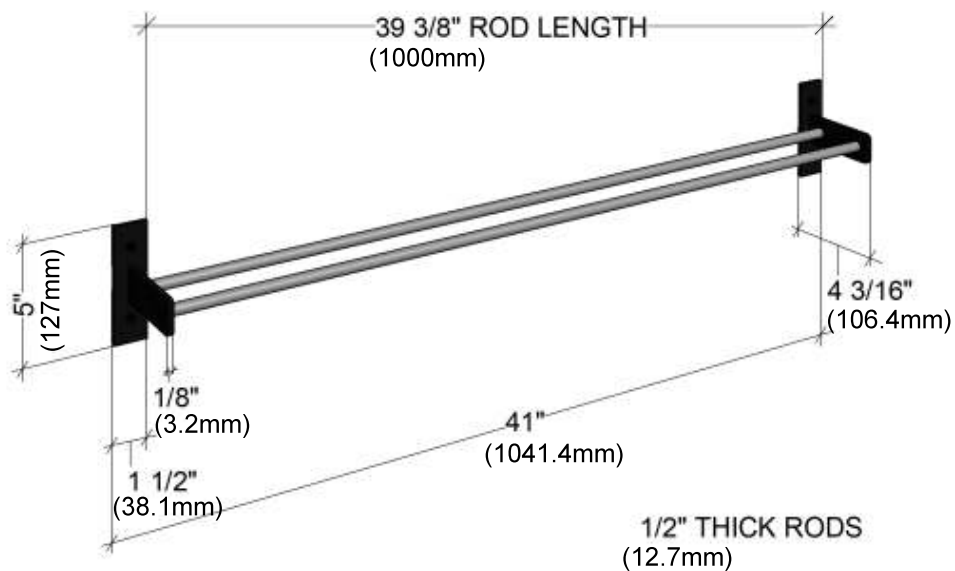

Evolution Shelf

Spec Sheet for (WW-SH-1D)

To complete shelf, snap to Wine Wall 5" (WW-051),
or any single bottle depth Wine Wall Racking

VINTAGEVIEW®
MOVING WINE STORAGE FORWARD

4690 Joliet St, Denver, CO 80239 | phone: 866.650.1500 | fax: 866.650.1501 | VintageView.com