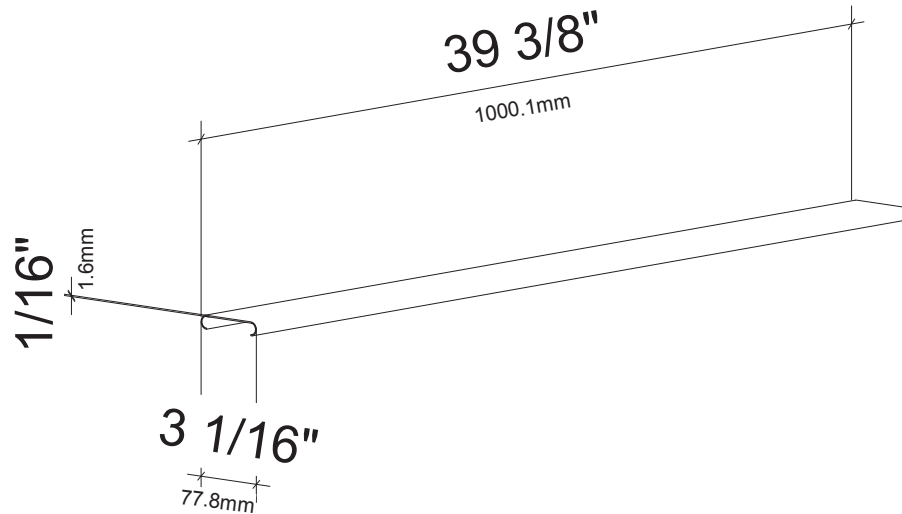

Evolution Shelf

Spec Sheet for (WW-SH-1D)

To complete shelf, snap to Wine Wall 5" (WW-051),
or any single bottle depth Wine Wall Racking

VINTAGEVIEW®
MOVING WINE STORAGE FORWARD

4690 Joliet St, Denver, CO 80239 | phone: 866.650.1500 | fax: 866.650.1501 | VintageView.com