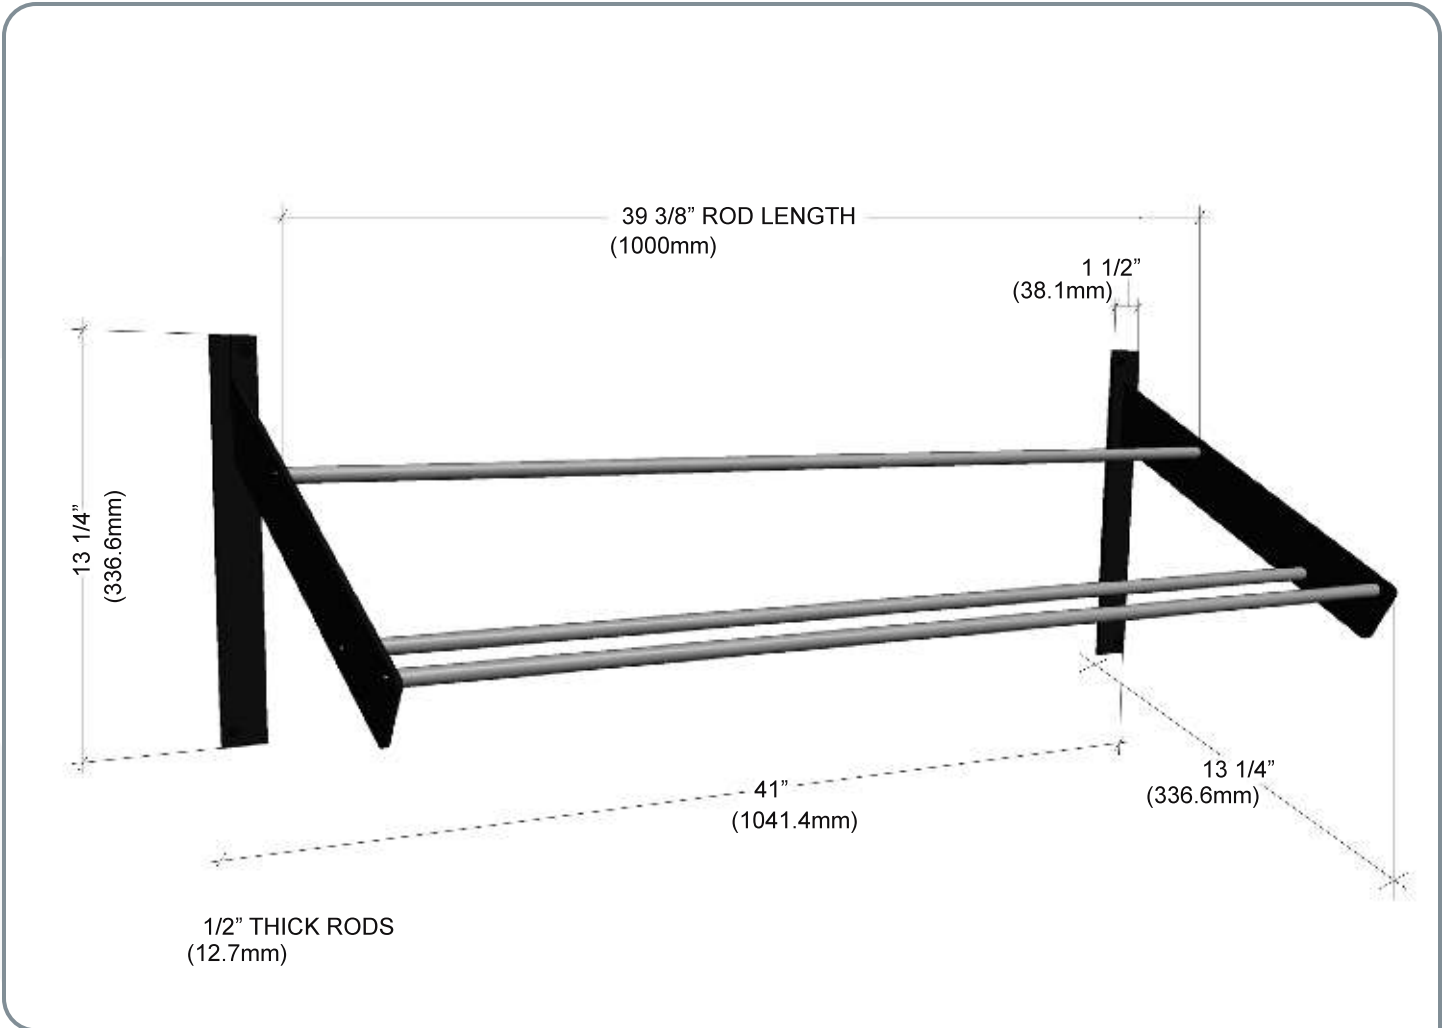

# Evolution Wine Wall Presentation Row

Spec Sheet for (WW-PR)

VINTAGEVIEW®  
MOVING WINE STORAGE FORWARD