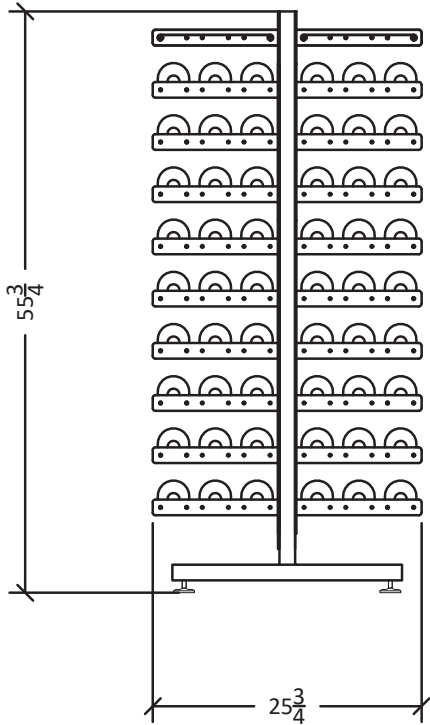

Wine Wall Island Display Rack 4

Spec Sheet for WW-IDR4 (-SH and -XL models), 180-bottle freestanding wine rack

Shelf reduces bottle capacity by 18 bottles and is only included with -SH models.

VINTAGEVIEW®
MOVING WINE STORAGE FORWARD