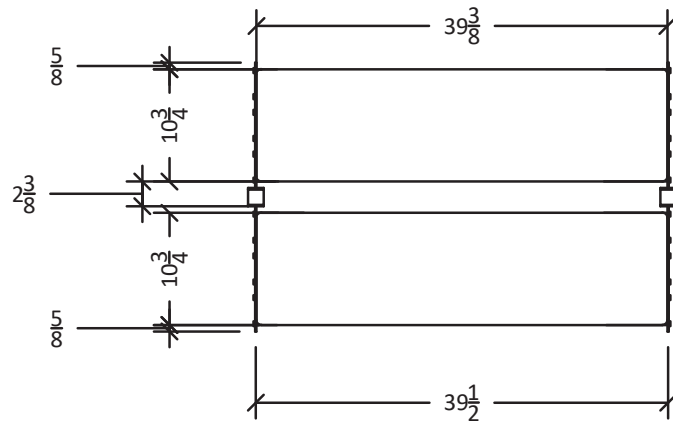

Wine Wall Island Display Rack 4

Spec Sheet for WW-IDR4 (-SH and -XL models), 180-bottle freestanding wine rack

Shelf reduces bottle capacity by 18 bottles and is only included with -SH models.

VINTAGEVIEW®
MOVING WINE STORAGE FORWARD