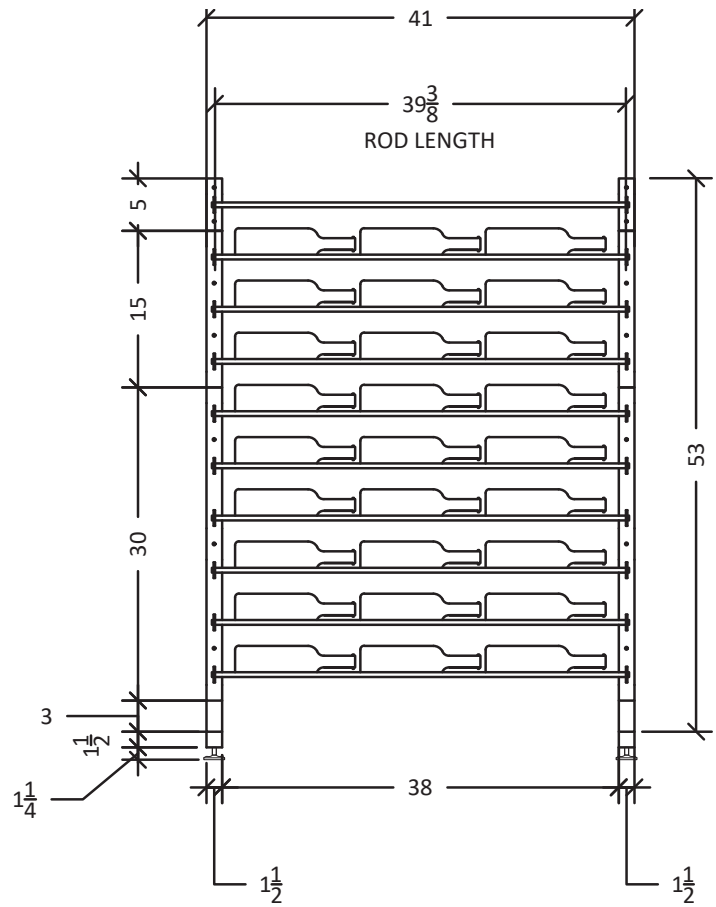

Wine Wall Island Display Rack 4

Spec Sheet for WW-IDR4 (-SH and -XL models), 180-bottle freestanding wine rack

Shelf reduces bottle capacity by 18 bottles and is only included with -SH models.

VINTAGEVIEW®
MOVING WINE STORAGE FORWARD