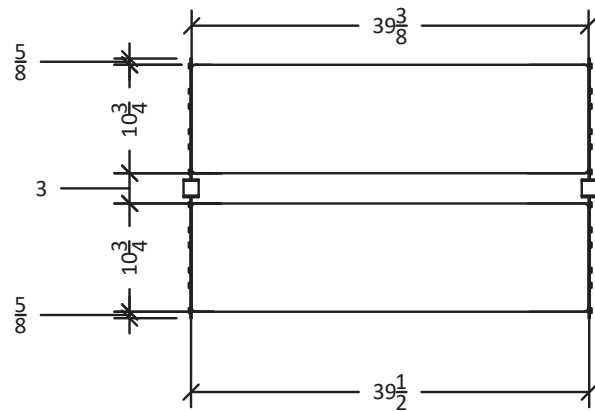

Wine Wall Island Display Rack 3

Spec Sheet for WW-IDR3 (-SH and -XL models), 144-bottle freestanding wine rack

Shelf reduces bottle capacity by 18 bottles and is only included with -SH models.

VINTAGEVIEW®
MOVING WINE STORAGE FORWARD