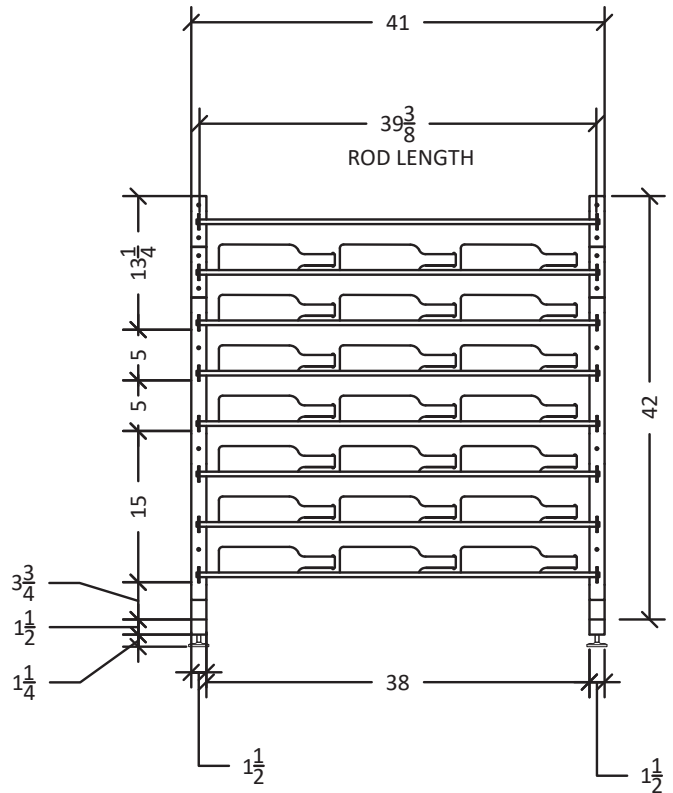

Wine Wall Island Display Rack 3

Spec Sheet for WW-IDR3 (-SH and -XL models), 144-bottle freestanding wine rack

Shelf reduces bottle capacity by 18 bottles and is only included with -SH models.

VINTAGEVIEW®
MOVING WINE STORAGE FORWARD