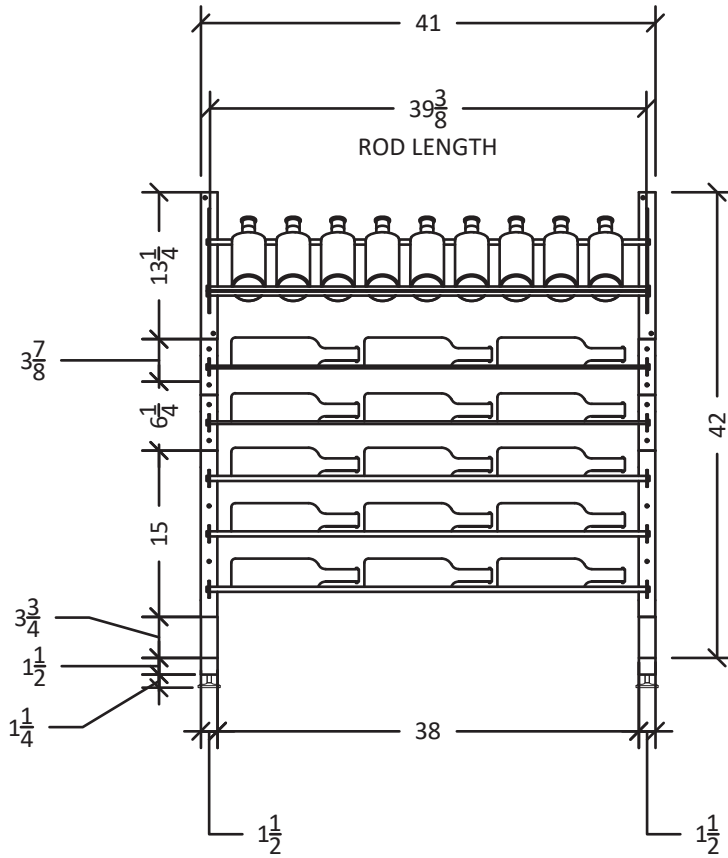

Evolution Island Display Rack 3PR (half)

Spec Sheet for WW-IDR3-PR, 54-bottle freestanding wine rack

VINTAGEVIEW®
MOVING WINE STORAGE FORWARD