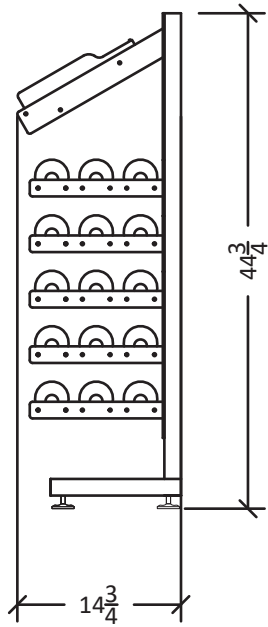

Evolution Island Display Rack 3PR (half)

Spec Sheet for WW-IDR3-PR, 54-bottle freestanding wine rack

VINTAGEVIEW®
MOVING WINE STORAGE FORWARD