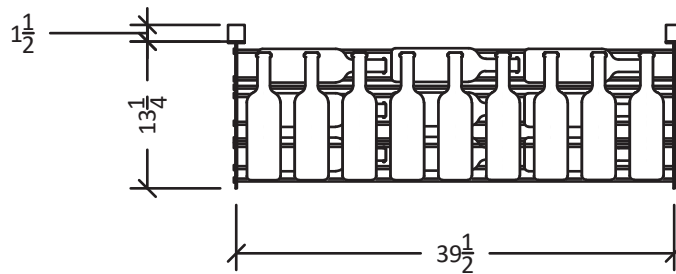

Evolution Island Display Rack 3PR (half)

Spec Sheet for WW-IDR3-PR, 54-bottle freestanding wine rack

VINTAGEVIEW®
MOVING WINE STORAGE FORWARD