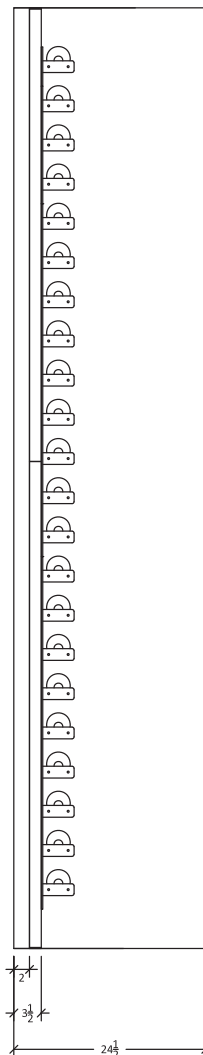

Evolution Wine Wall Post

Specs for WW-FCP

Depth with...

Bottles on One Side

Single-bottle depth: $5\frac{3}{4}$ "

Double-bottle depth: $9\frac{3}{4}$ "

Triple-bottle depth: $13\frac{3}{4}$ "

Bottles on Both Sides

Single, single: $9\frac{7}{8}$ "

Single, double: $13\frac{7}{8}$ "

Single, triple: $17\frac{7}{8}$ "

Double, double: $17\frac{7}{8}$ "

Double, triple: $21\frac{7}{8}$ "

Triple, triple: $25\frac{7}{8}$ "

*Specs shown with
Single-bottle depth Wine
Wall racking (sold
separately), 2" in front of
a wall.*