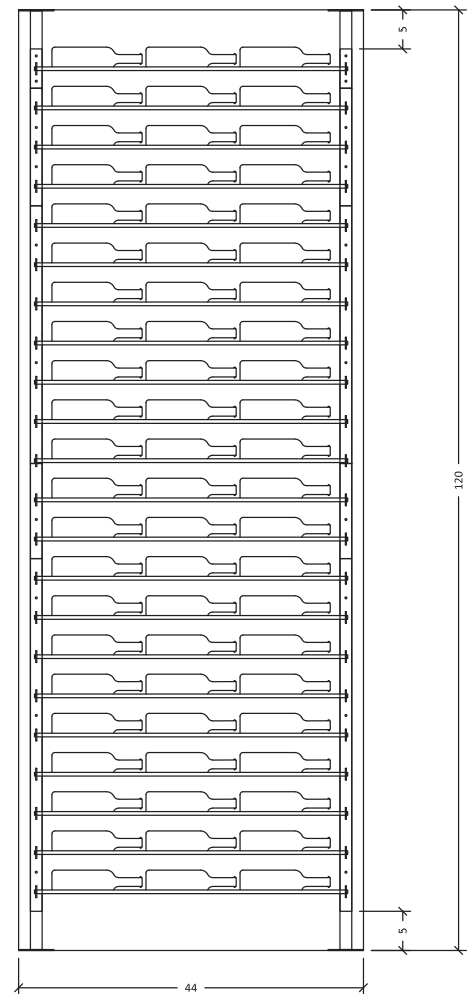

Evolution Wine Wall Post

Specs for WW-FCP

Depth with...

Bottles on One Side

Single-bottle depth: $5\frac{3}{4}$ "

Double-bottle depth: $9\frac{3}{4}$ "

Triple-bottle depth: $13\frac{3}{4}$ "

Bottles on Both Sides

Single, single: $9\frac{7}{8}$ "

Single, double: $13\frac{7}{8}$ "

Single, triple: $17\frac{7}{8}$ "

Double, double: $17\frac{7}{8}$ "

Double, triple: $21\frac{7}{8}$ "

Triple, triple: $25\frac{7}{8}$ "

*Specs shown with
Single-bottle depth Wine
Wall racking (sold
separately), 2" in front of
a wall.*