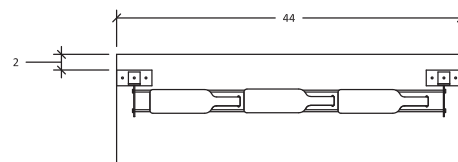

Evolution Wine Wall Post

Specs for WW-FCP

Depth with...

Bottles on One Side

Single-bottle depth: $5\frac{3}{4}$ "

Double-bottle depth: $9\frac{3}{4}$ "

Triple-bottle depth: $13\frac{3}{4}$ "

Bottles on Both Sides

Single, single: $9\frac{7}{8}$ "

Single, double: $13\frac{7}{8}$ "

Single, triple: $17\frac{7}{8}$ "

Double, double: $17\frac{7}{8}$ "

Double, triple: $21\frac{7}{8}$ "

Triple, triple: $25\frac{7}{8}$ "

*Specs shown with
Single-bottle depth Wine
Wall racking (sold
separately), 2" in front of
a wall.*