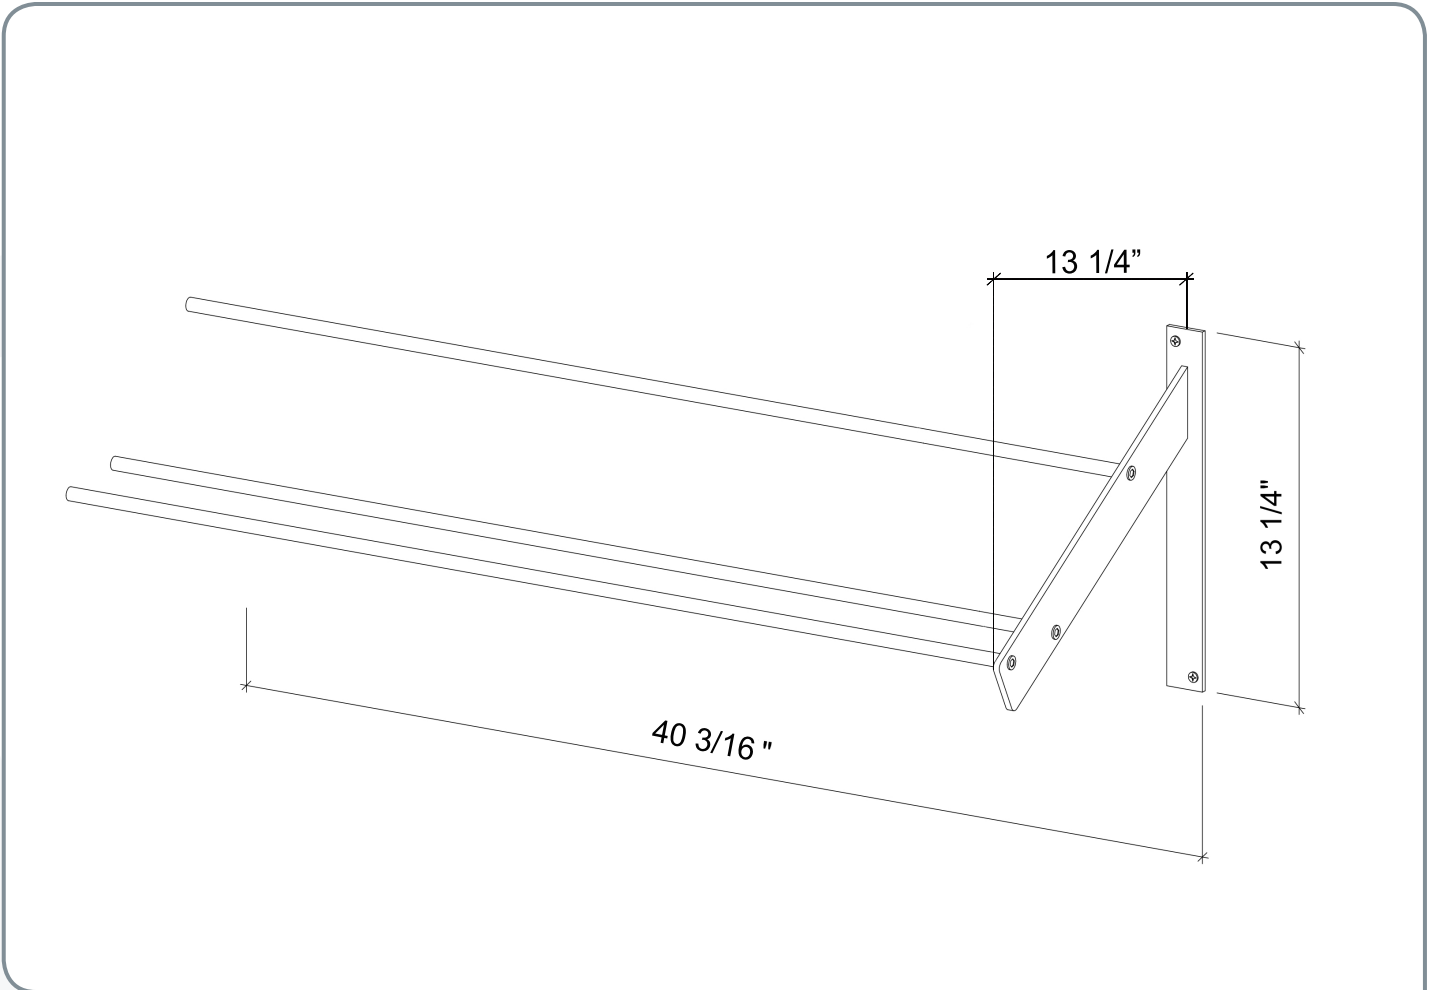

Evolution Series Wine Wall Presentation Row Extension

Spec Sheet for (WW-EXPR)

VINTAGEVIEW®
MOVING WINE STORAGE FORWARD

4690 Joliet St, Denver, CO 80239 | phone: 866.650.1500 | fax: 866.650.1501 | VintageView.com