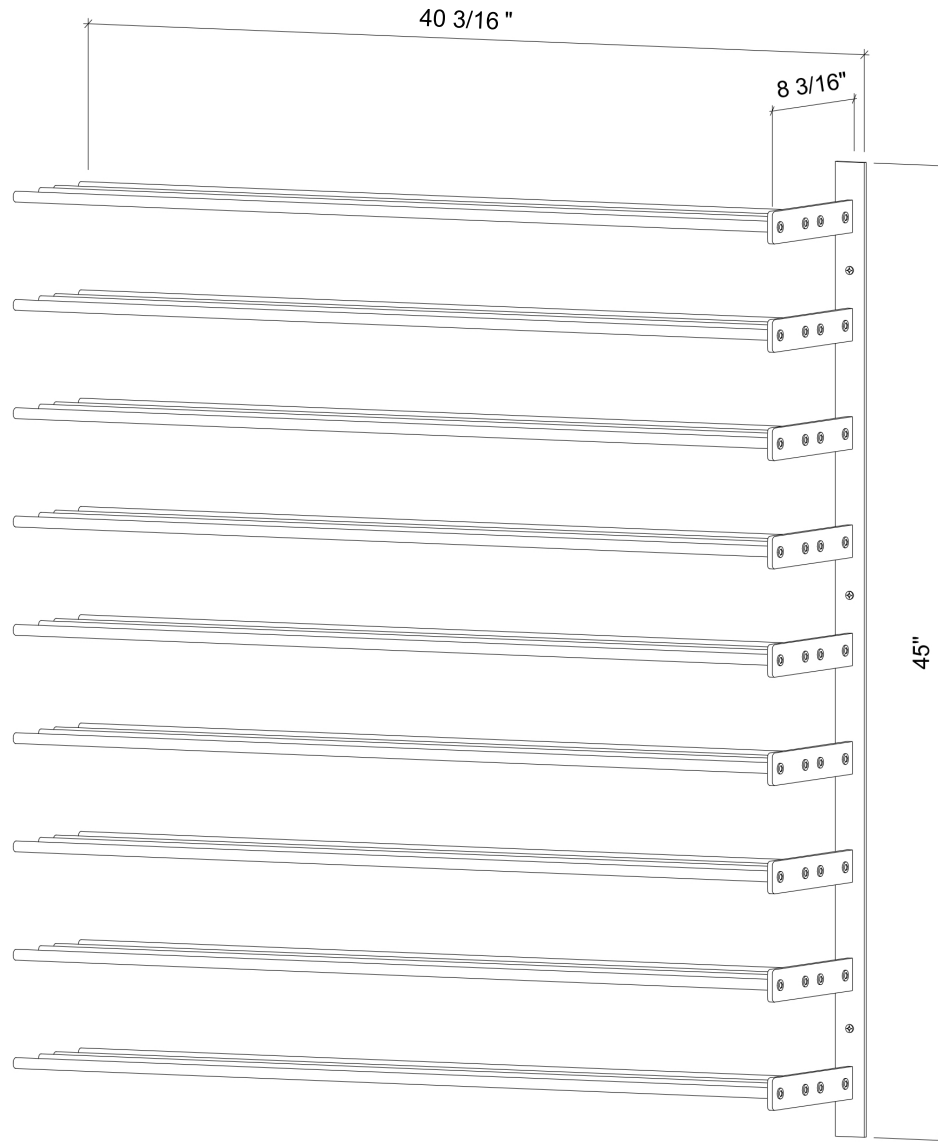

# Evolution Wine Wall 45" Extension

Spec Sheet for (WW-452)

**VINTAGEVIEW<sup>®</sup>**  
MOVING WINE STORAGE FORWARD

4690 Joliet St, Denver, CO 80239 | phone: 866.650.1500 | fax: 866.650.1501 | [VintageView.com](http://VintageView.com)