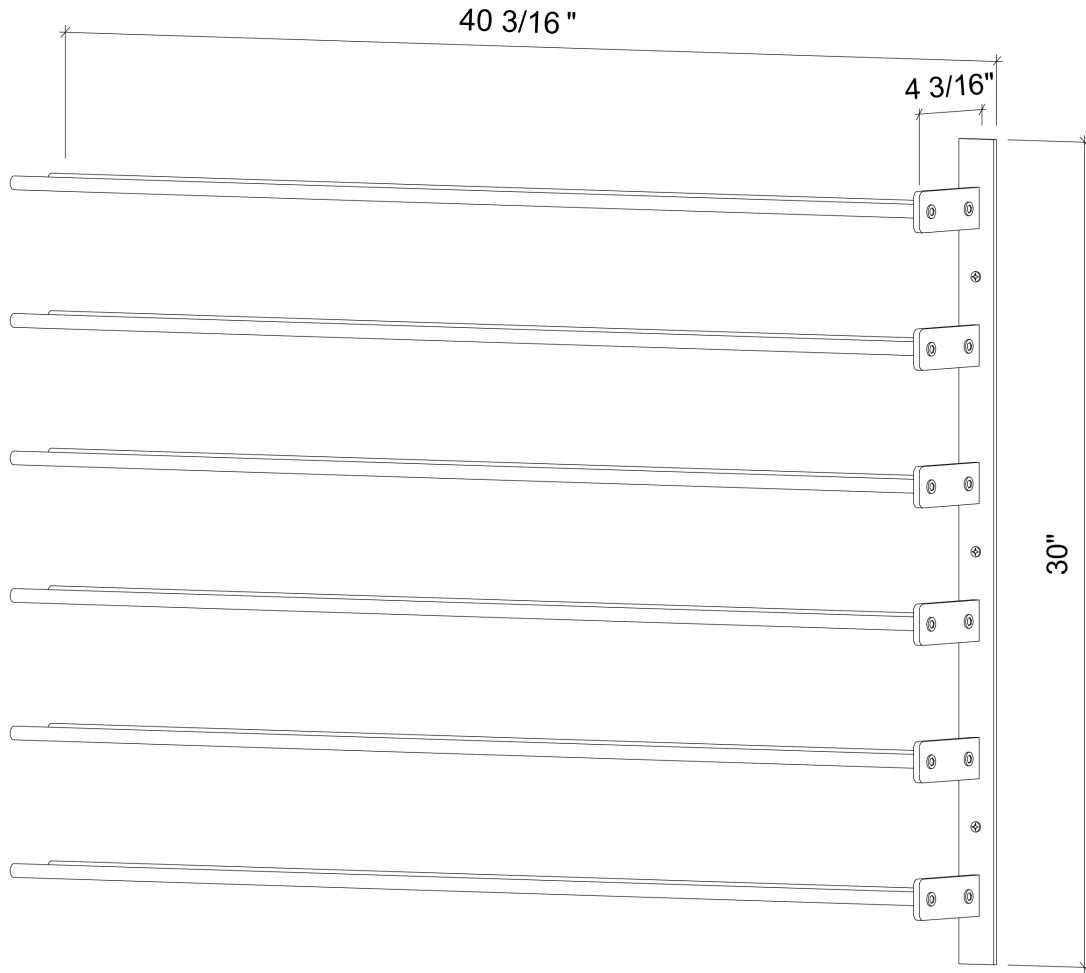

# Evolution Wine Wall 30" Extension

Spec Sheet for (WW-EX301)

**VINTAGEVIEW®**  
MOVING WINE STORAGE FORWARD

4690 Joliet St, Denver, CO 80239 | phone: 866.650.1500 | fax: 866.650.1501 | [VintageView.com](http://VintageView.com)