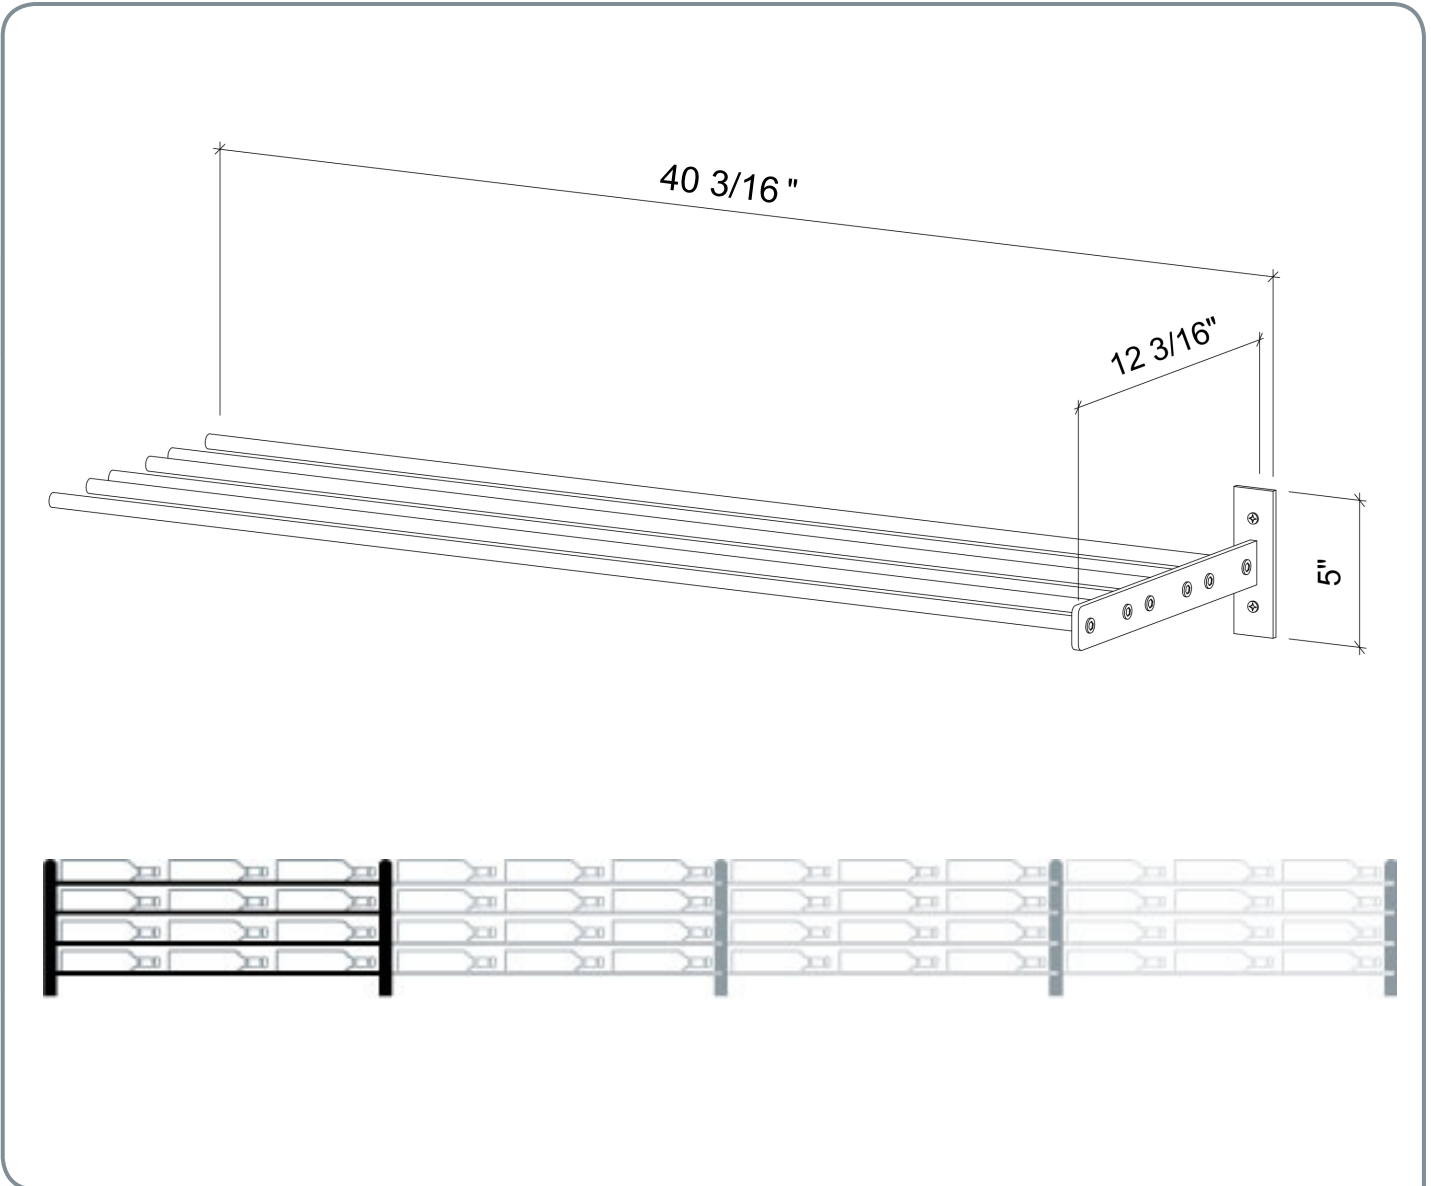

Evolution Wine Wall 5" Extension

Spec Sheet for (WW-EX053)

VINTAGEVIEW®
MOVING WINE STORAGE FORWARD

4690 Joliet St, Denver, CO 80239 | phone: 866.650.1500 | fax: 866.650.1501 | VintageView.com

For product warranty information, please visit vintageview.com/warranty