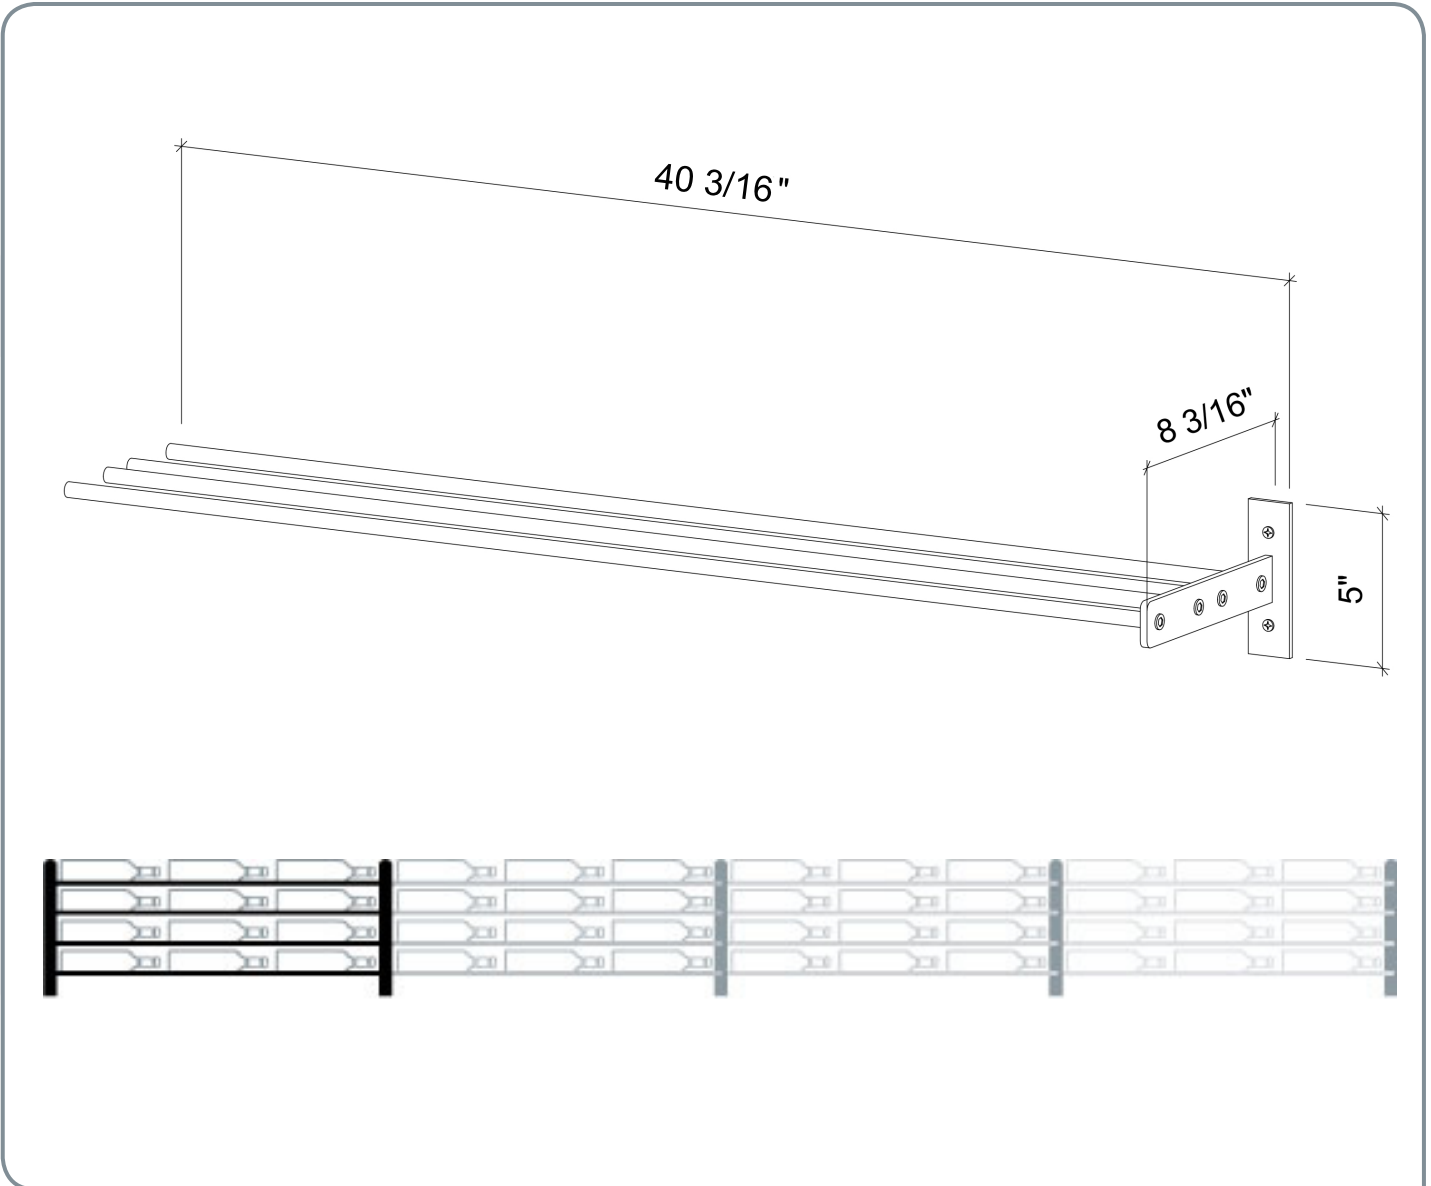

Evolution Wine Wall 5" Extension

Spec Sheet for (WW-EX052)

VINTAGEVIEW®
MOVING WINE STORAGE FORWARD

4690 Joliet St, Denver, CO 80239 | phone: 866.650.1500 | fax: 866.650.1501 | VintageView.com

For product warranty information, please visit vintageview.com/warranty