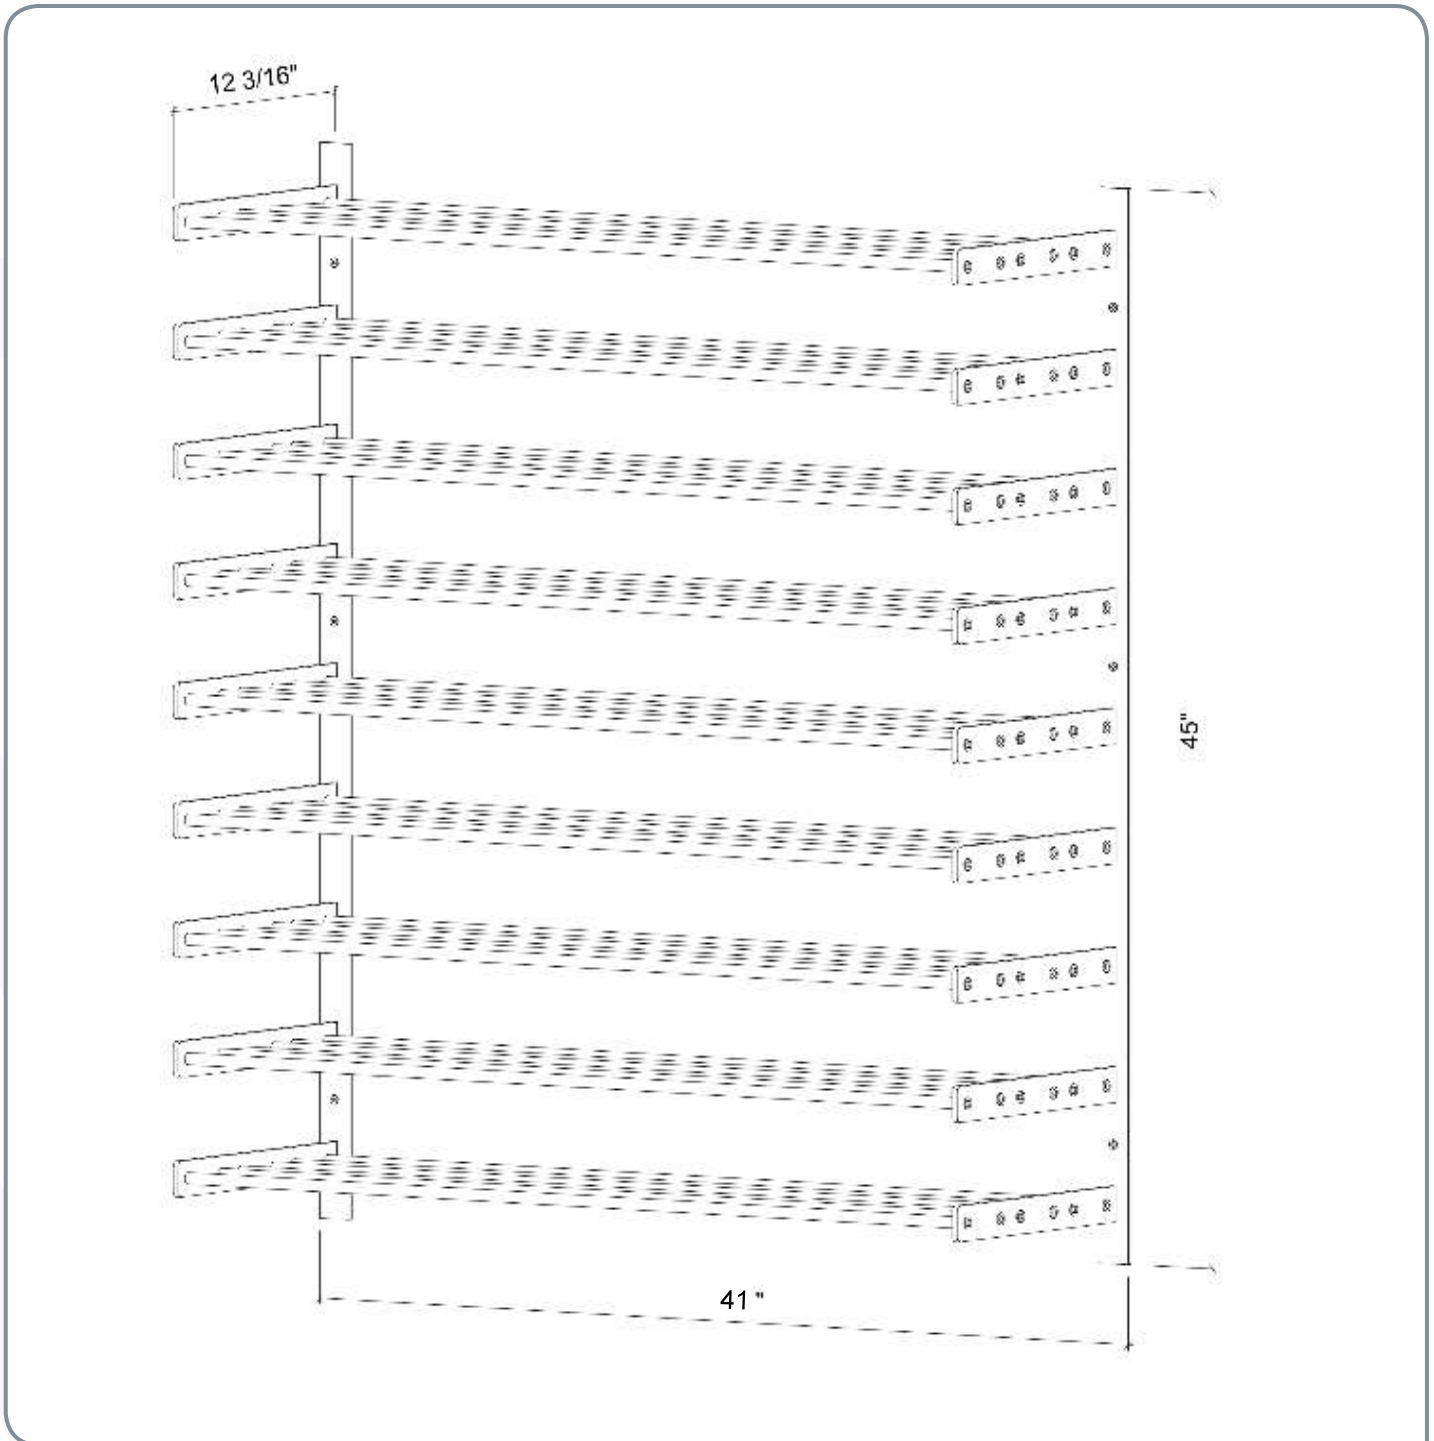

Evolution Wine Wall 45"

Spec Sheet for (WW-453)

VINTAGEVIEW®
MOVING WINE STORAGE FORWARD

4690 Joliet St, Denver, CO 80239 | phone: 866.650.1500 | fax: 866.650.1501 | VintageView.com

For product warranty information, please visit vintageview.com/warranty