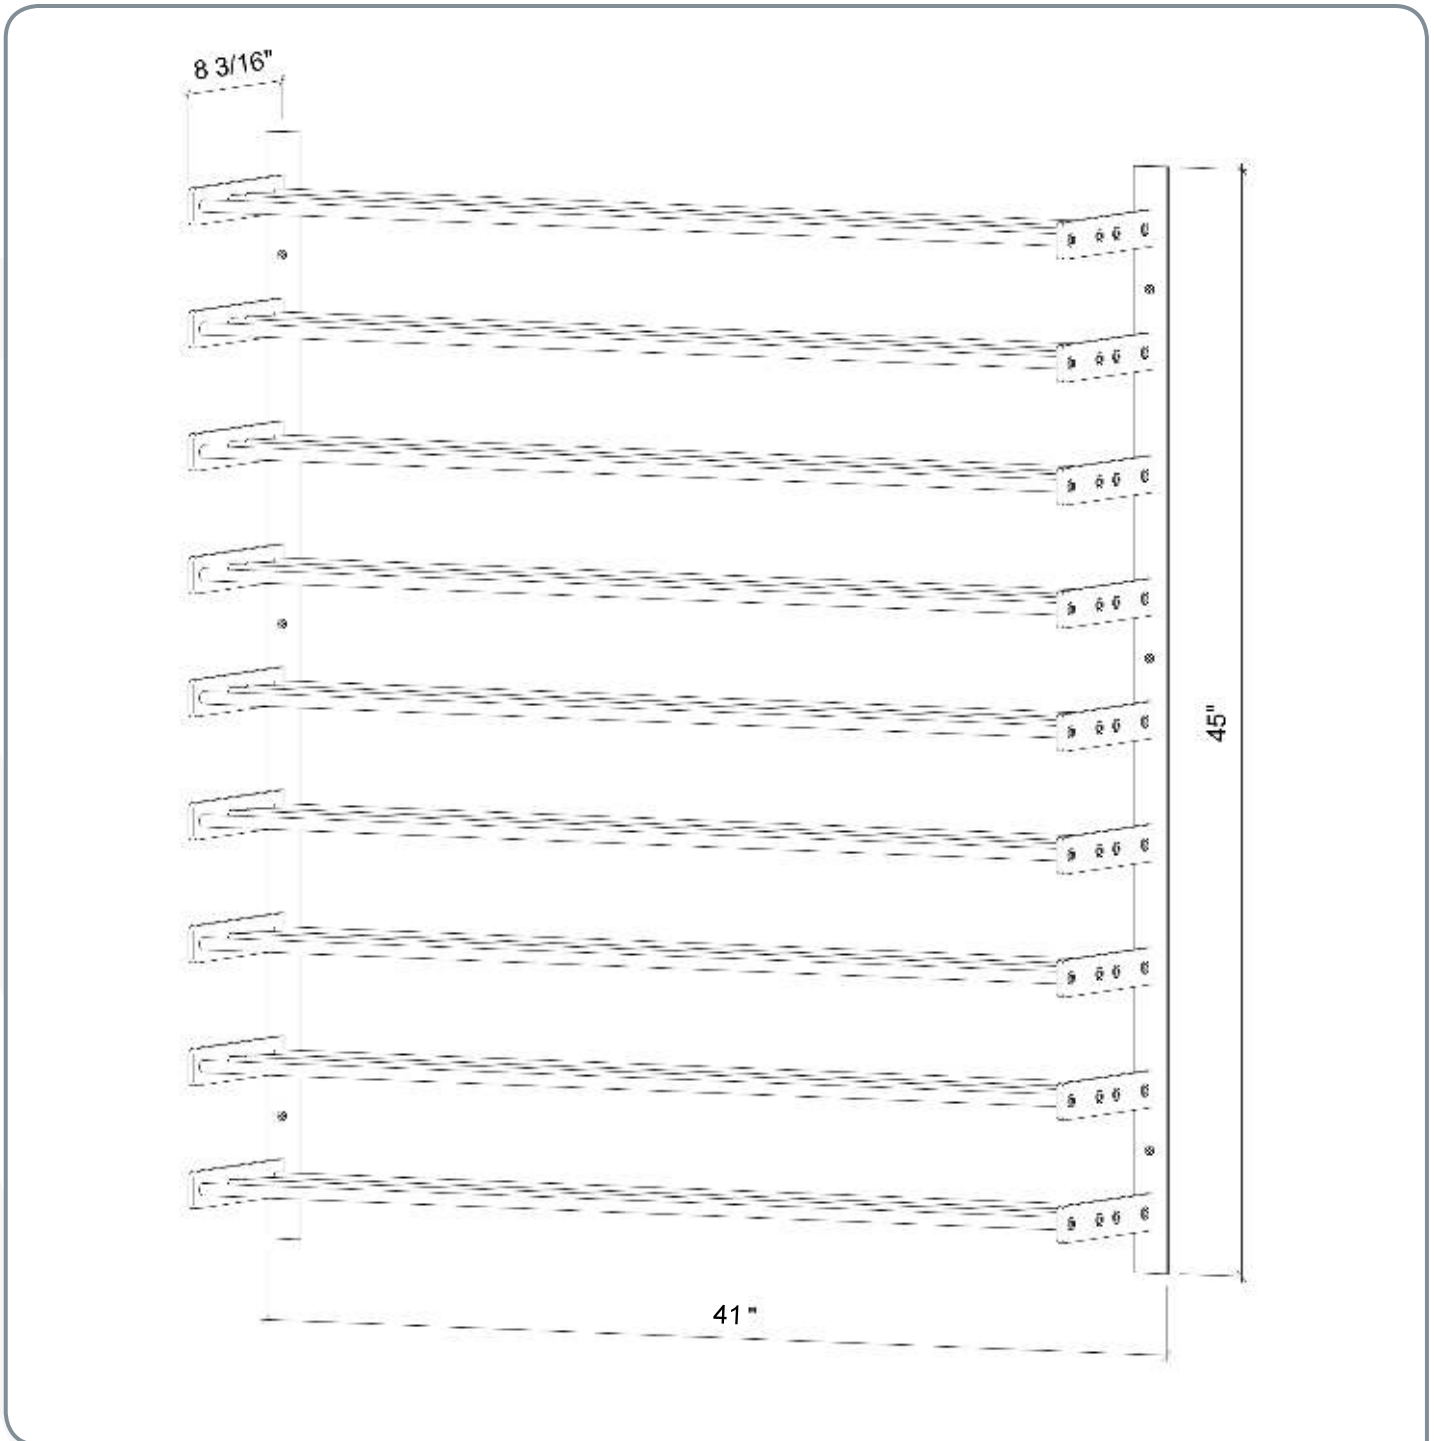

# Evolution Wine Wall 45"

Spec Sheet for (WW-452)

4690 Joliet St, Denver, CO 80239 | phone: 866.650.1500 | fax: 866.650.1501 | [VintageView.com](http://VintageView.com)

For product warranty information, please visit [vintageview.com/warranty](http://vintageview.com/warranty)