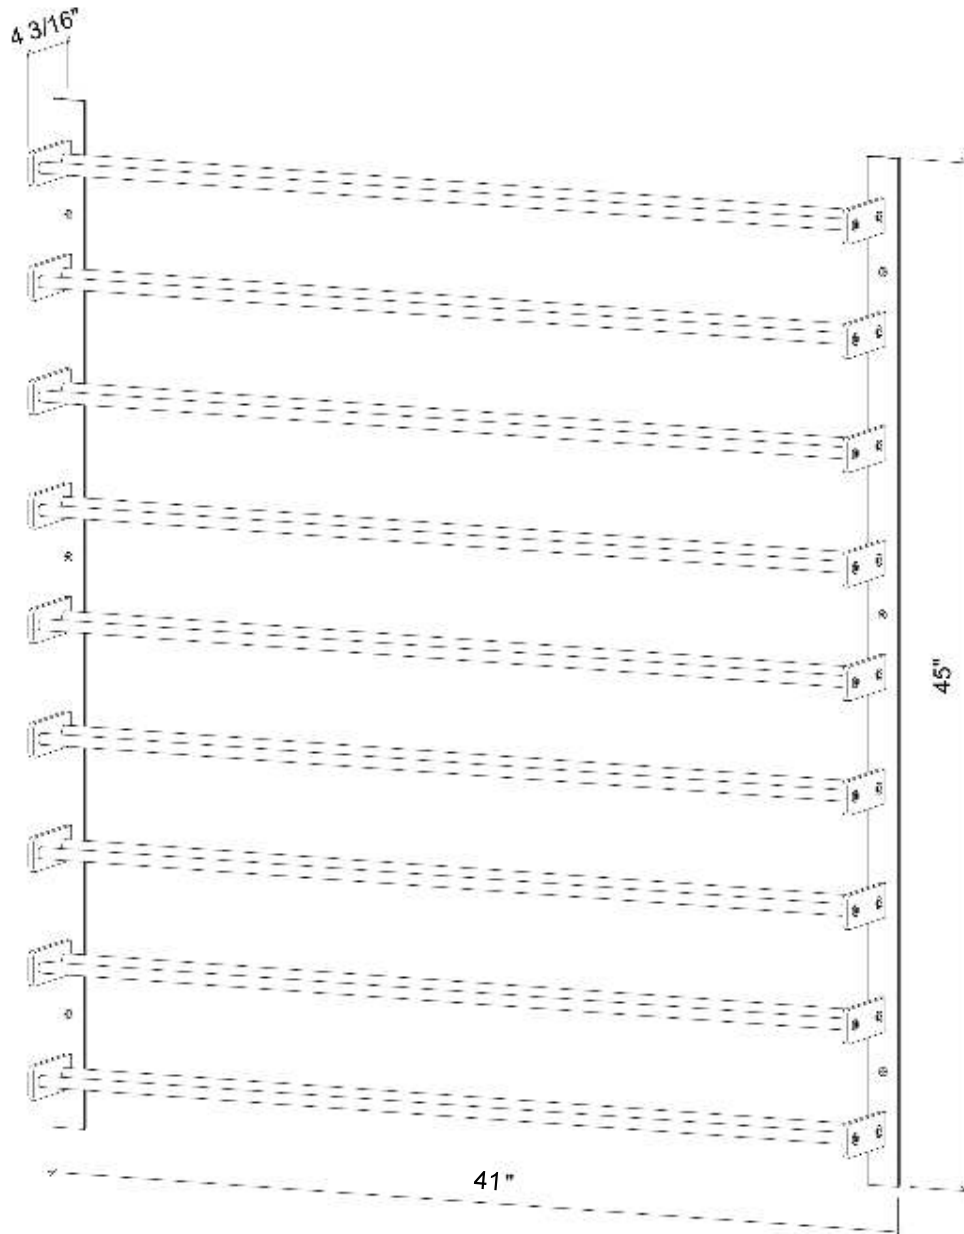

Evolution Wine Wall 45"

Spec Sheet for (WW-451)

VINTAGEVIEW®
MOVING WINE STORAGE FORWARD

4690 Joliet St, Denver, CO 80239 | phone: 866.650.1500 | fax: 866.650.1501 | VintageView.com

For product warranty information, please visit vintageview.com/warranty