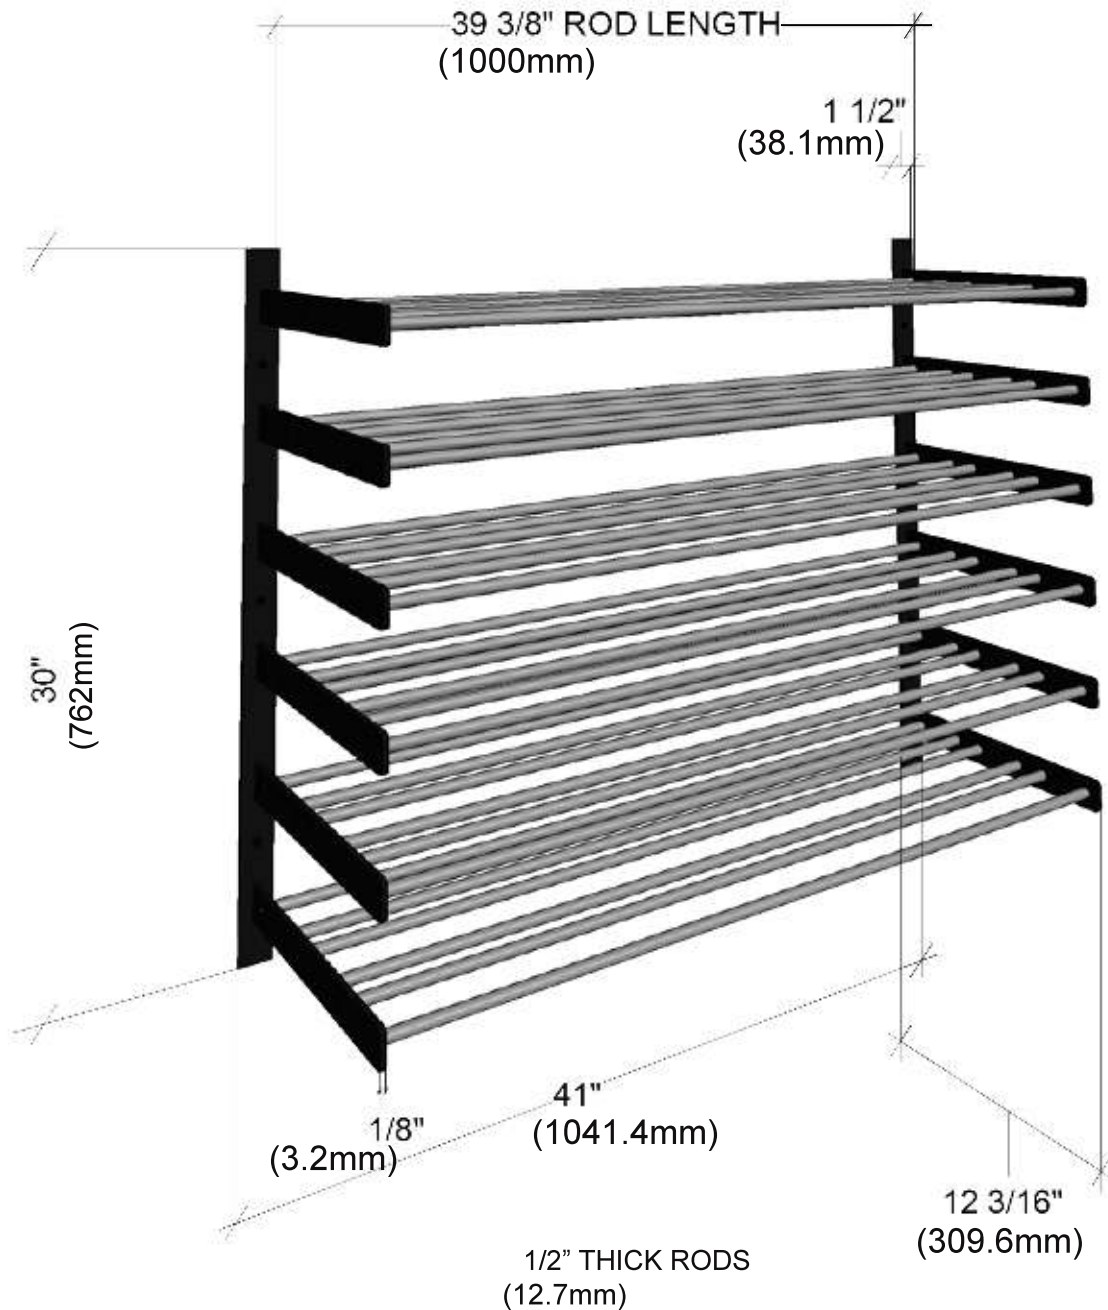

# Evolution Wine Wall 30"

Spec Sheet for (WW-303)

VINTAGEVIEW®  
MOVING WINE STORAGE FORWARD

4690 Joliet St, Denver CO 80239 | phone: 866.650.1500 | fax: 866.650.1501 | [VintageView.com](http://VintageView.com)