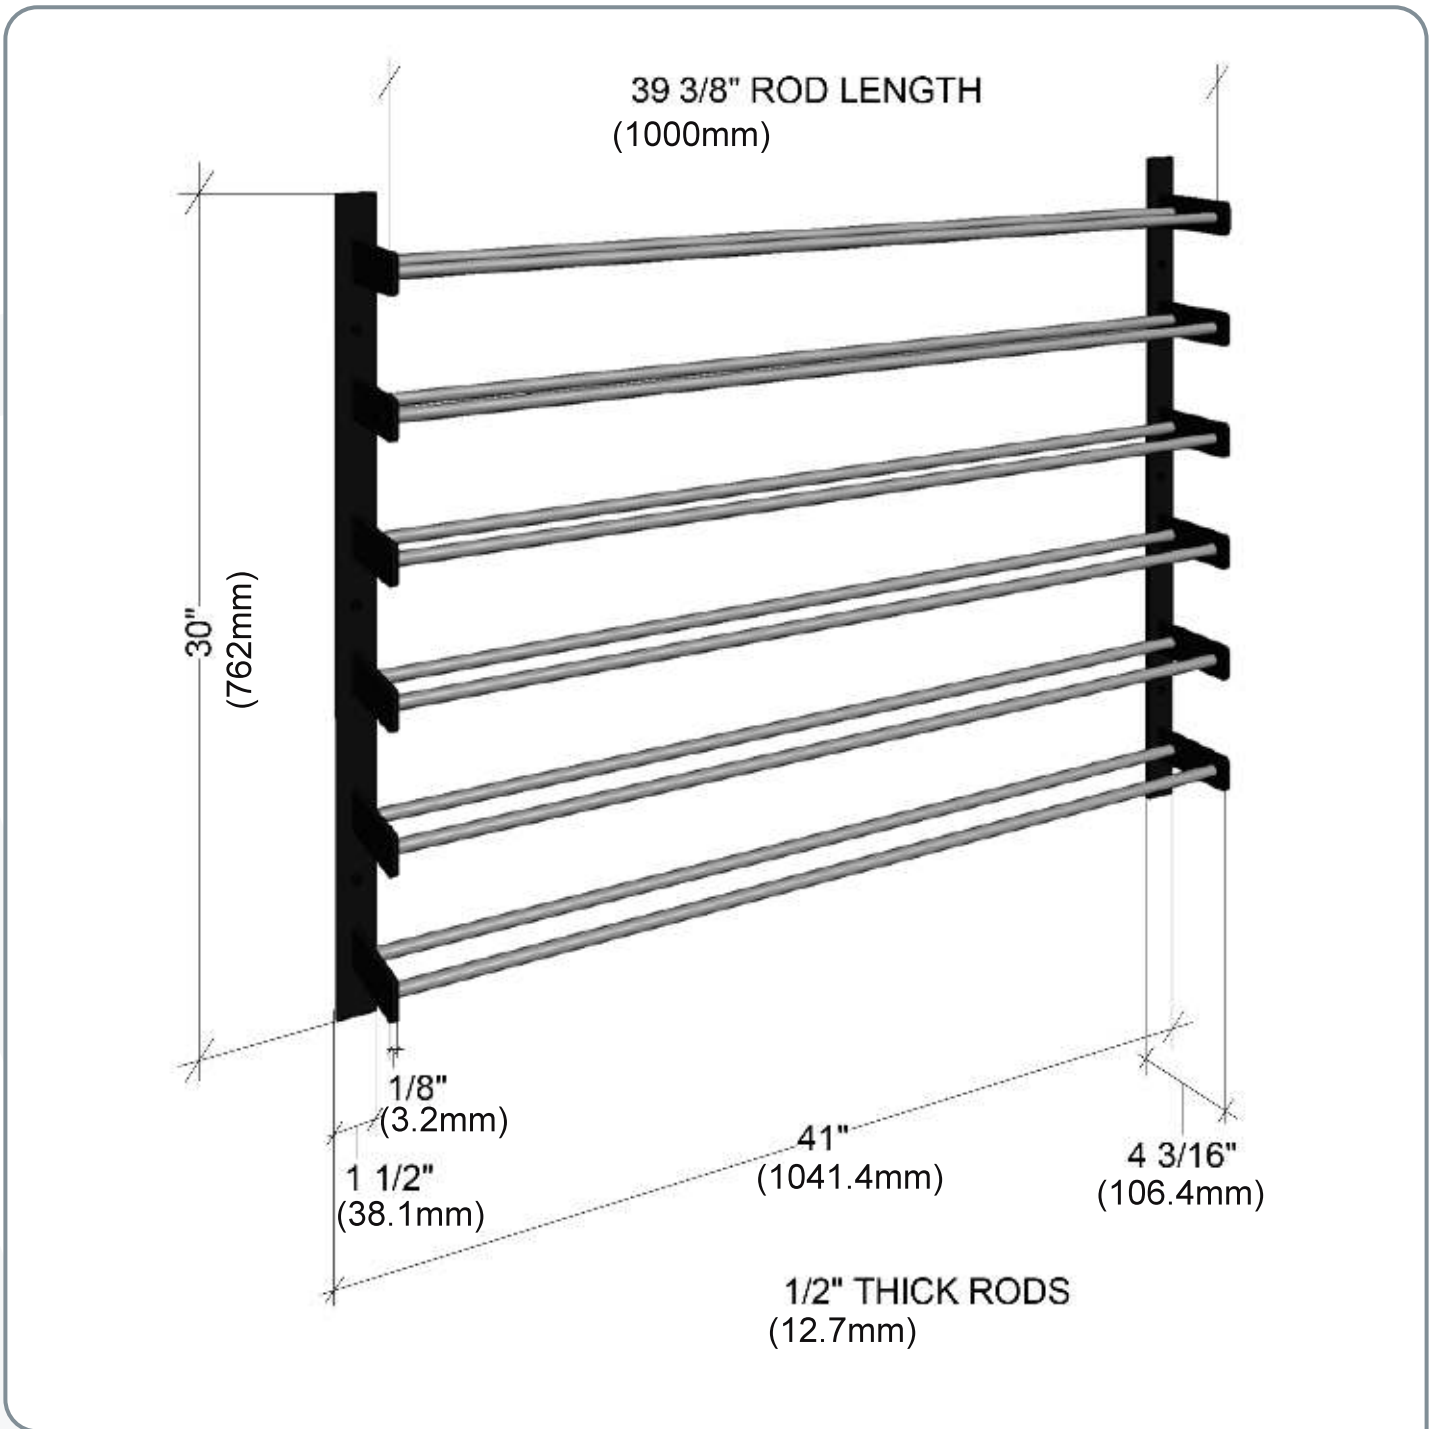

# Evolution Wine Wall 30"

Spec Sheet for (WW-301)

**VINTAGEVIEW®**  
MOVING WINE STORAGE FORWARD

4690 Joliet St, Denver, CO 80239 | phone: 866.650.1500 | fax: 866.650.1501 | [VintageView.com](http://VintageView.com)