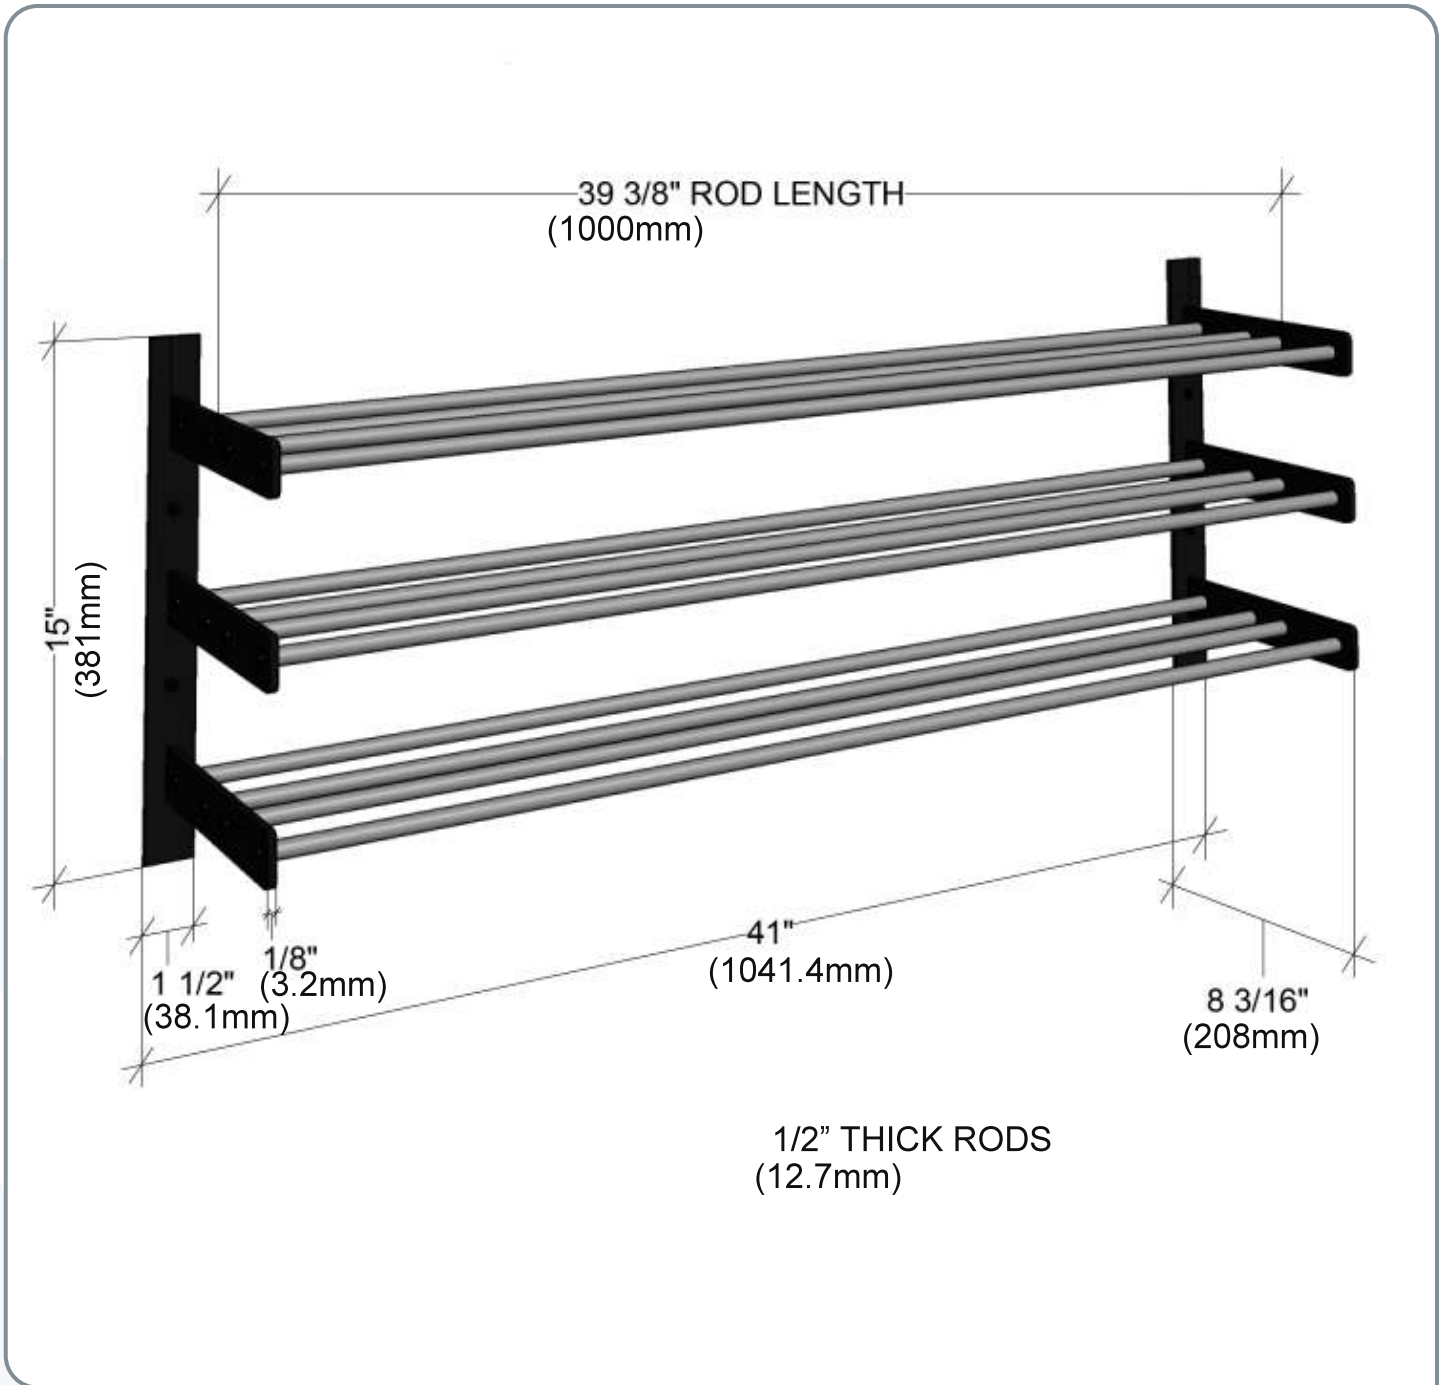

Evolution Wine Wall 15"

Spec Sheet for (WW-152)

VINTAGEVIEW[®]
MOVING WINE STORAGE FORWARD

4690 Joliet St, Denver, CO 80239 | phone: 866.650.1500 | fax: 866.650.1501 | VintageView.com

For product warranty information, please visit vintageview.com/warranty