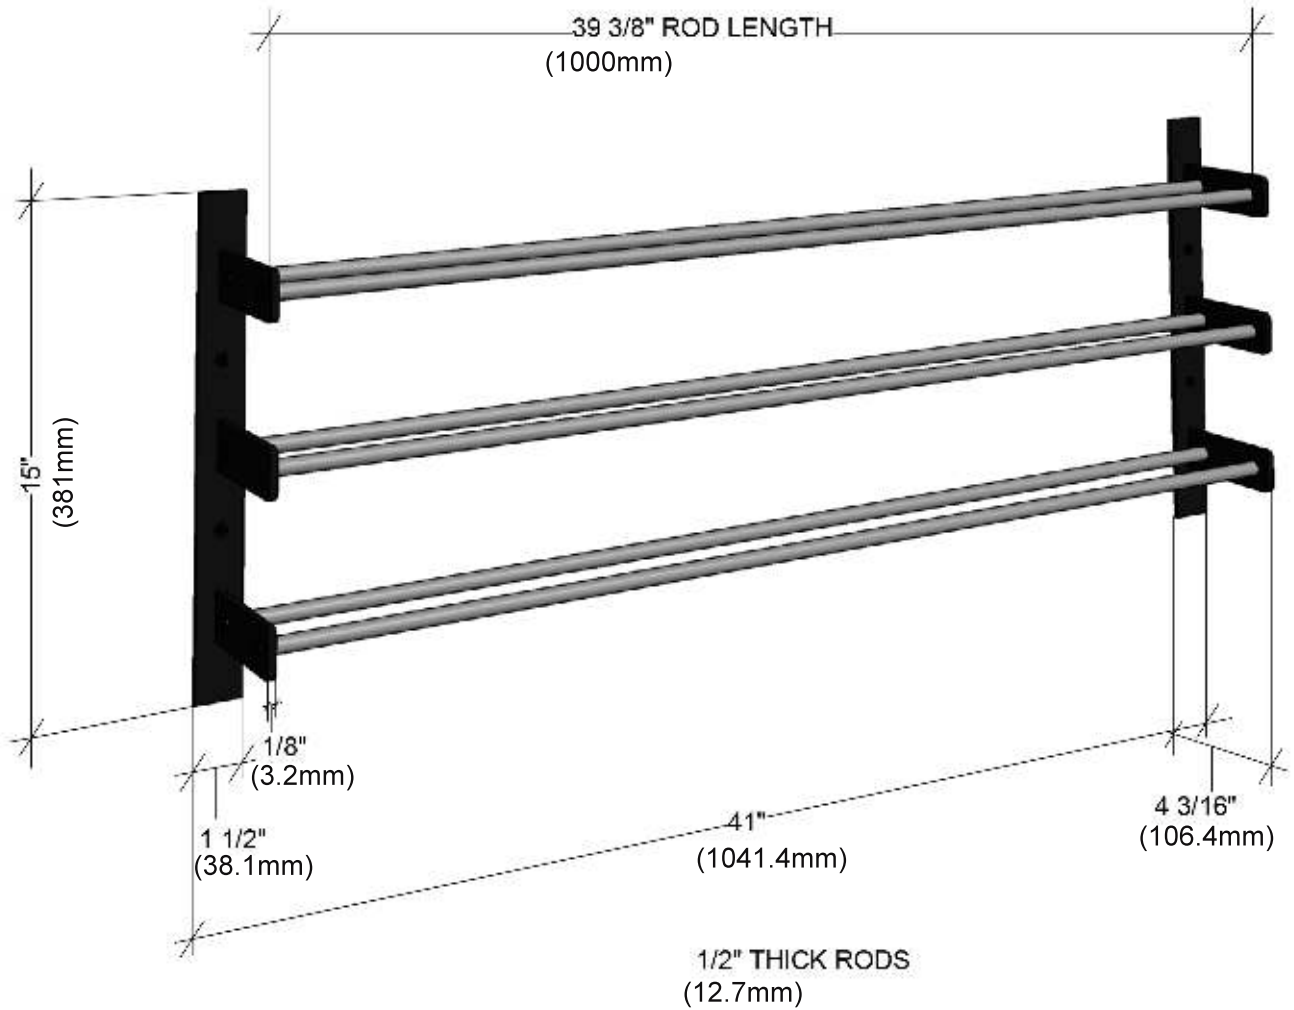

Evolution Wine Wall 15"

Spec Sheet for (WW-151)

VINTAGEVIEW®

MOVING WINE STORAGE FORWARD

4690 Joliet St, Denver, CO 80239 | phone: 866.650.1500 | fax: 866.650.1501 | VintageView.com

For product warranty information, please visit vintageview.com/warranty