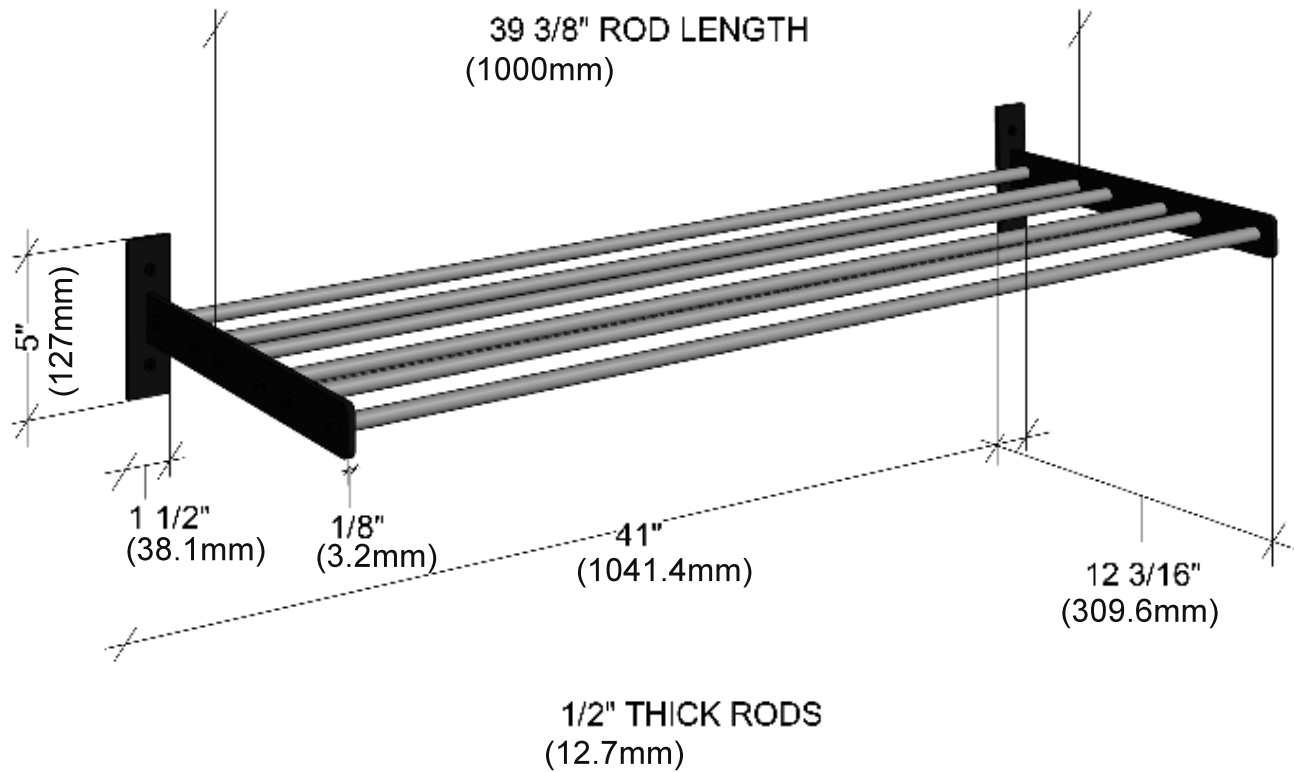

# Evolution Wine Wall 5"

Spec Sheet for (WW-053)

VINTAGEVIEW®

MOVING WINE STORAGE FORWARD

4690 Joliet St, Denver, CO 80239 | phone: 866.650.1500 | fax: 866.650.1501 | [VintageView.com](http://VintageView.com)