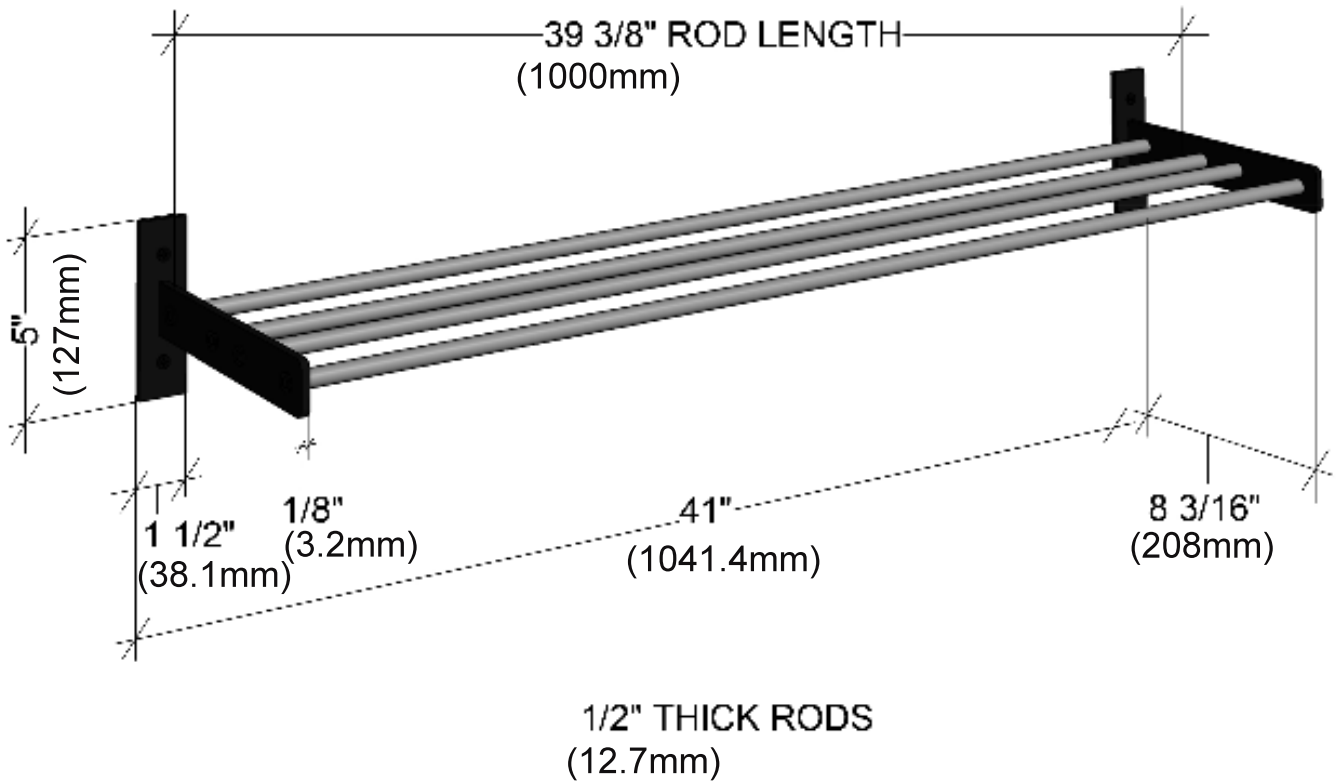

Evolution Wine Wall 5"

Spec Sheet for (WW-052)

VINTAGEVIEW[®]
MOVING WINE STORAGE FORWARD

4690 Joliet St, Denver, CO 80239 | phone: 866.650.1500 | fax: 866.650.1501 | VintageView.com

For product warranty information, please visit vintageview.com/warranty