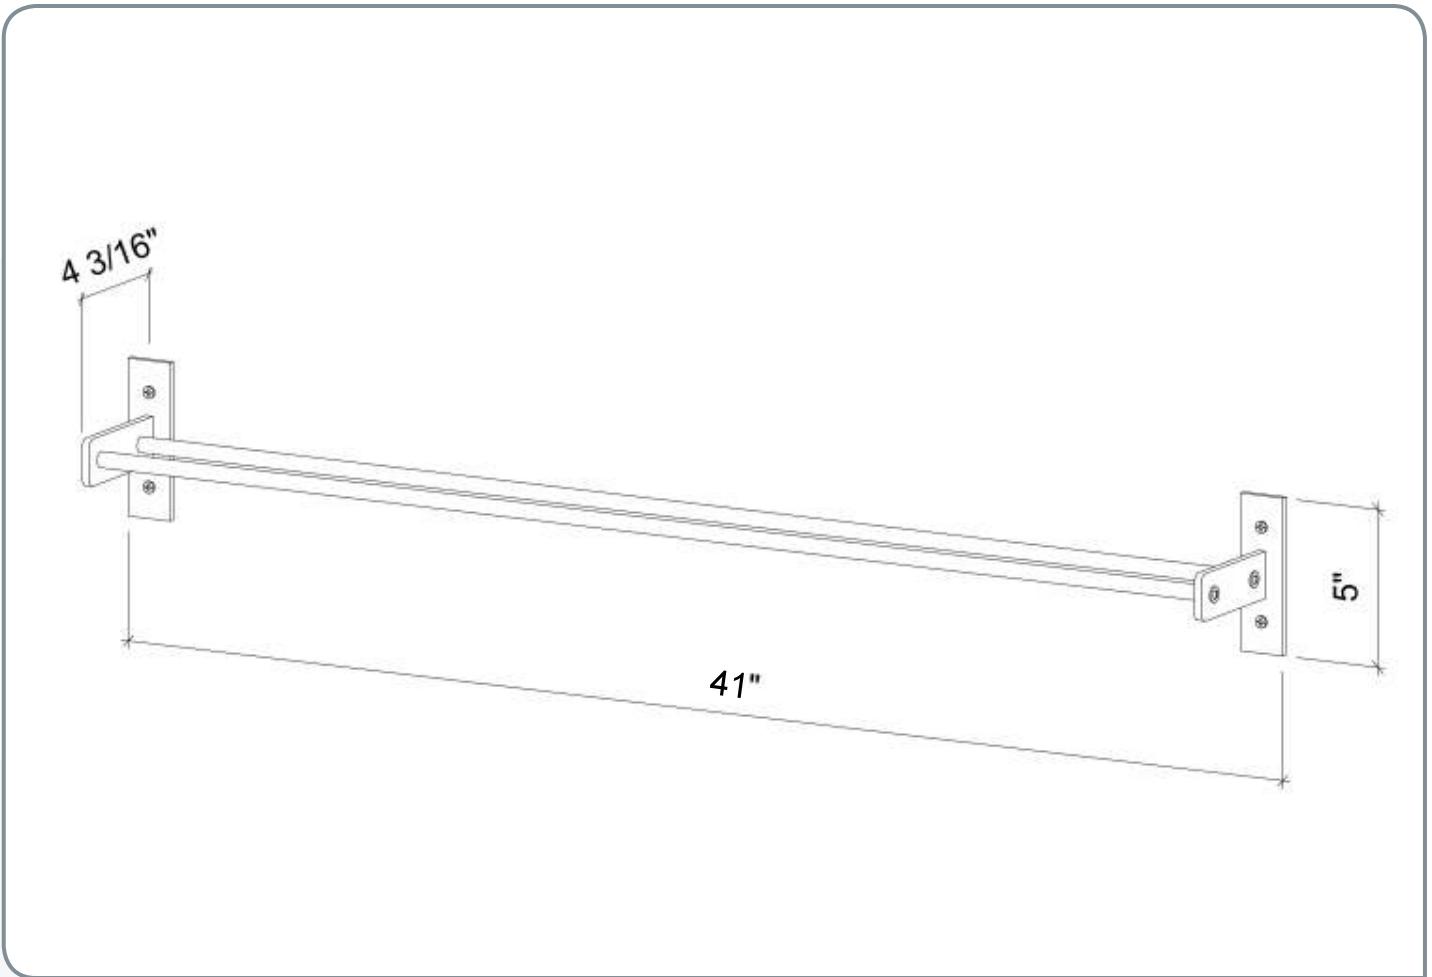

# Evolution Wine Wall 5"

Spec Sheet for (WW-051)

**VINTAGEVIEW®**  
MOVING WINE STORAGE FORWARD

4690 Joliet St, Denver, CO 80239 | phone: 866.650.1500 | fax: 866.650.1501 | [VintageView.com](http://VintageView.com)