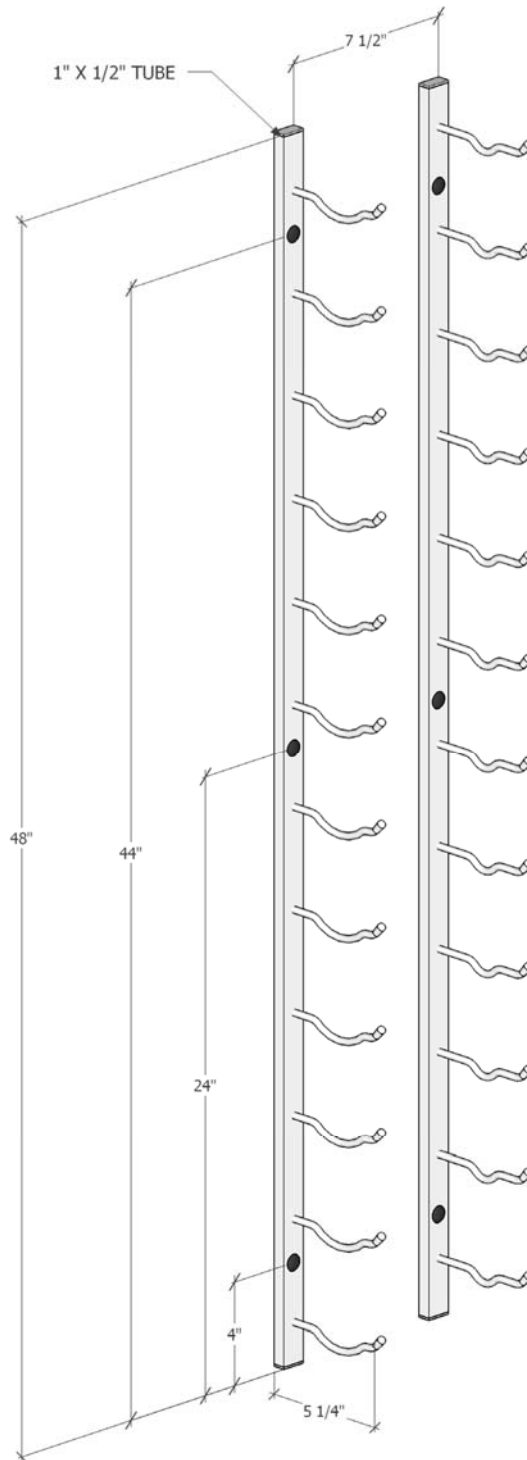

## Wall Series 4 foot 1 bottle deep (WS41) Spec Sheet

VintageView recommends 13 inches overall width allowance for most wine bottles.

For product warranty information, please visit: [VintageView.com/support/warranty](http://VintageView.com/support/warranty)  
We're here to help, call us at 866-650-1500 with any questions.