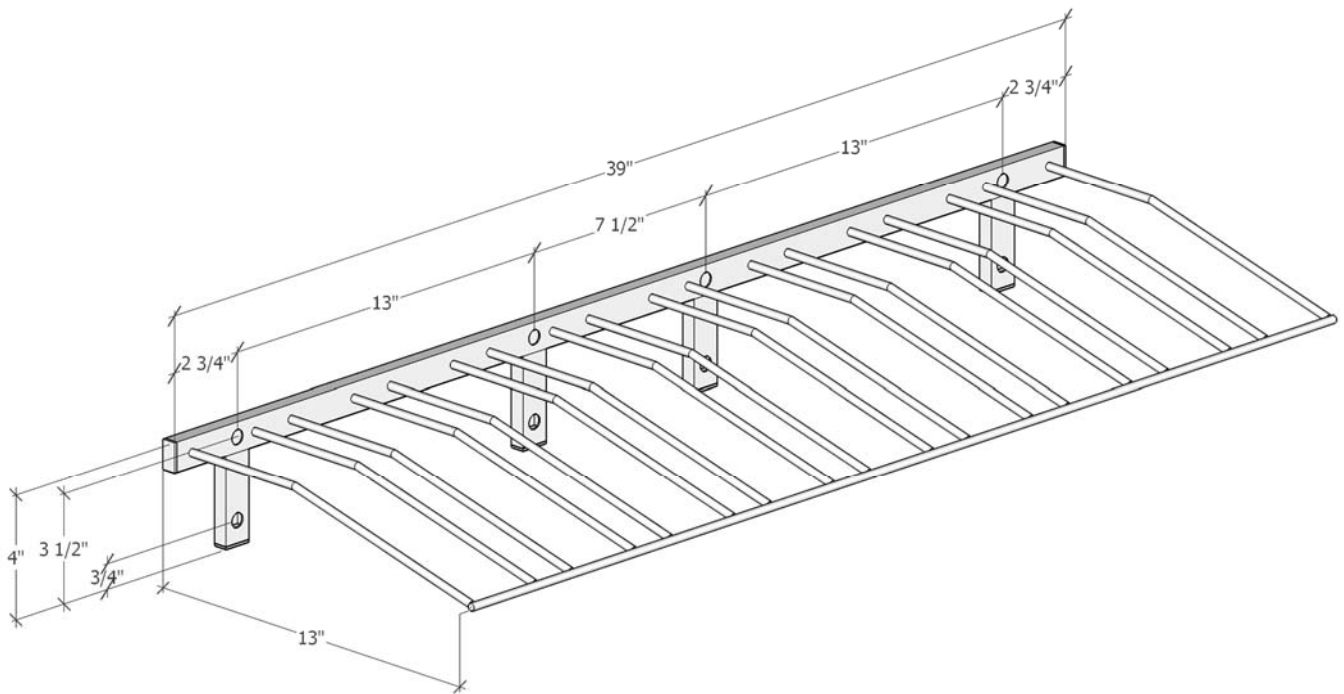

VINTAGEVIEW®
MOVING WINE STORAGE FORWARD

Wall Series Presentation wine rack (WS-PR) Spec Sheet

For product warranty information, please visit: VintageView.com/support/warranty
We're here to help, call us at 866-650-1500 with any questions.
