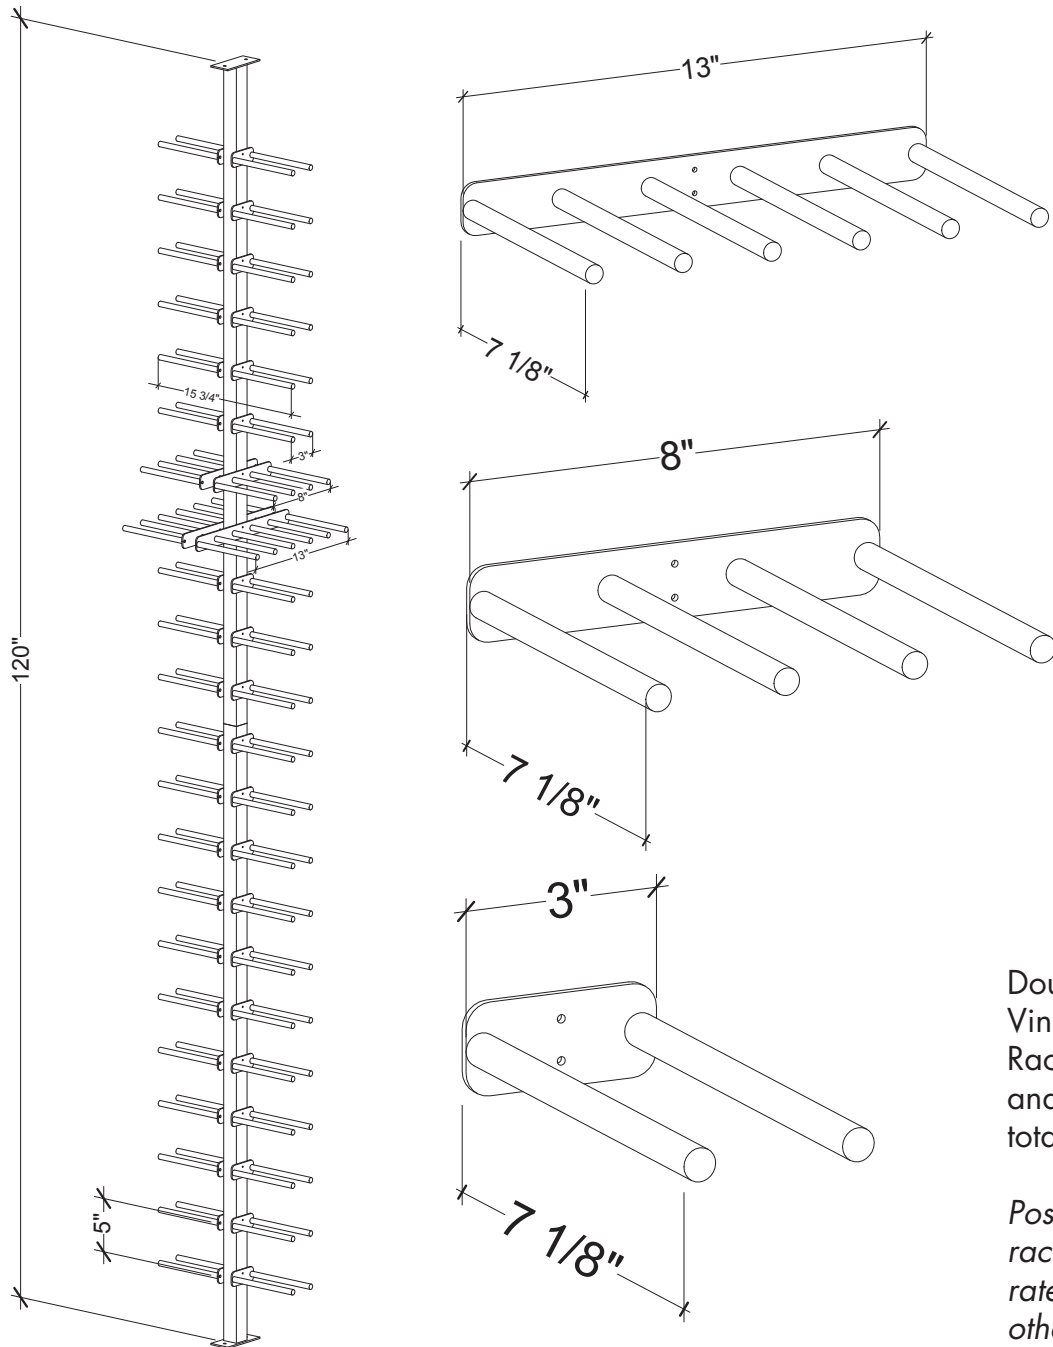

Vino Rails Post

Specs for VR-FCP (2 sides of racking)

Double depth of
Vino Series Plate/
Rack combo above
and add 1.5" for
total depth.

*Post, Plates & and
racks sold sepa-
rately unless noted
otherwise.*