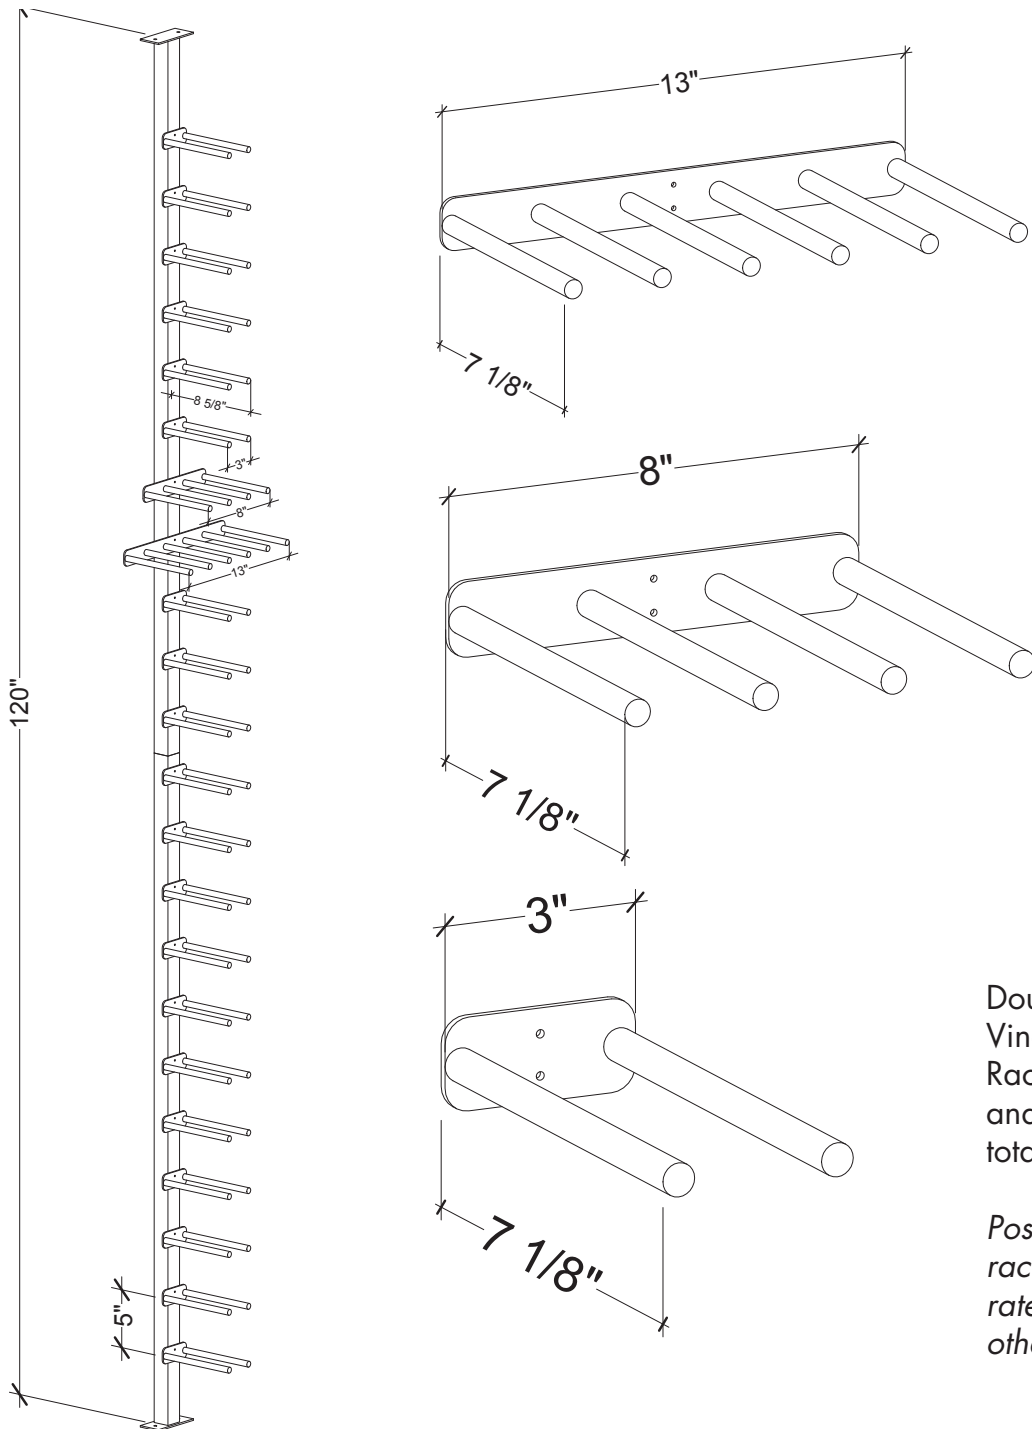

Vino Rails Post

Specs for VR-FCP (2 sides of racking)

Double depth of
Vino Series Plate/
Rack combo above
and add 1.5" for
total depth.

*Post, Plates & and
racks sold sepa-
rately unless noted
otherwise.*