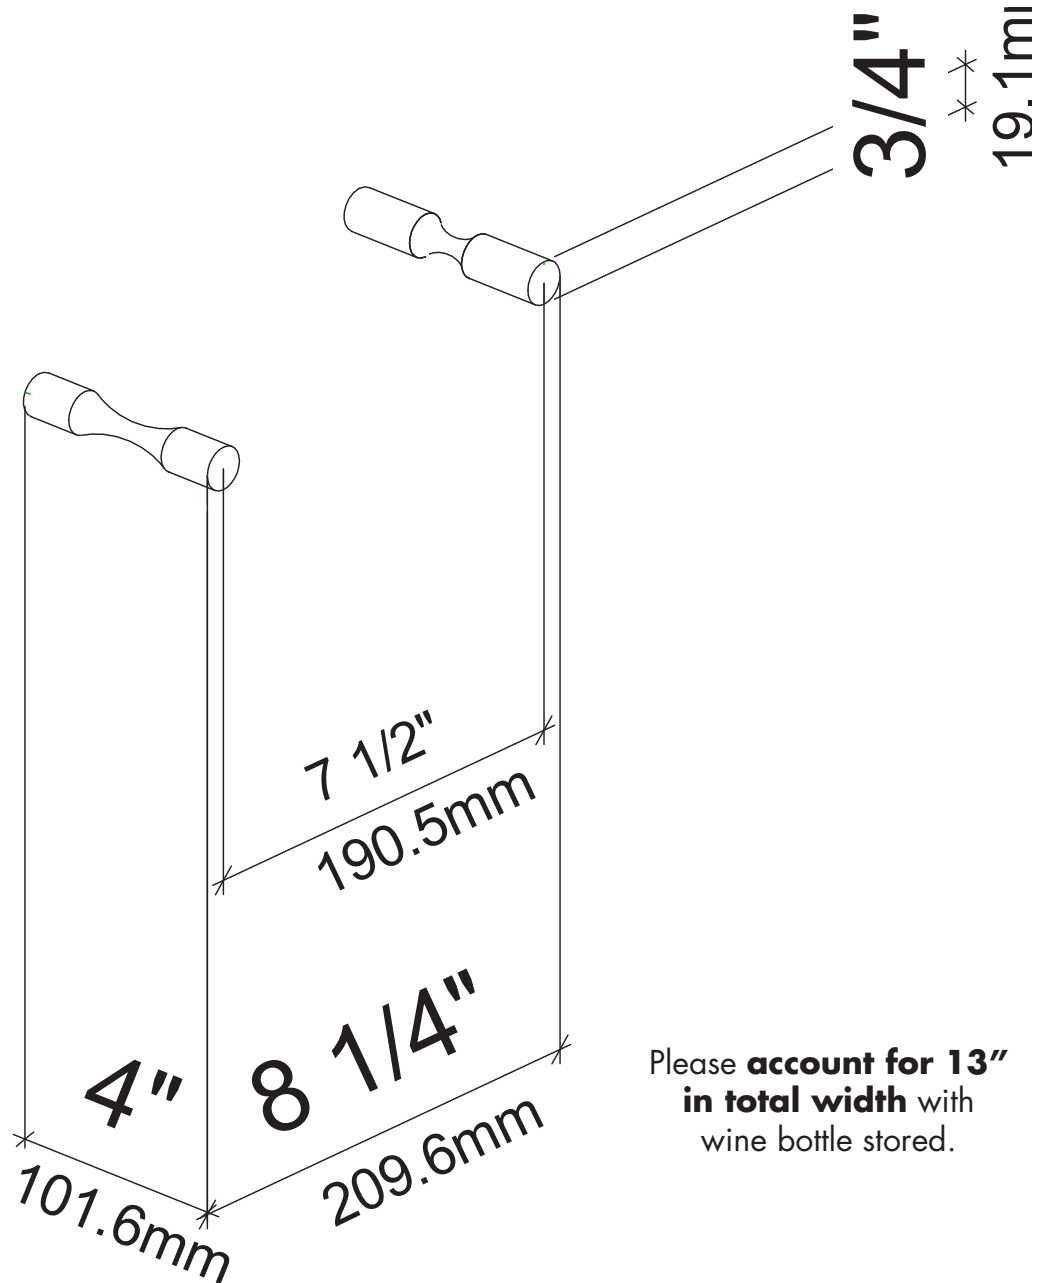

Vino Pins for Wood Surfaces

Spec sheet for Vino Pins (VP)

SCAN FOR **BILT**. 3D INSTRUCTIONS

POWERED BY **BILT INTELLIGENT INSTRUCTIONS**

VINTAGEVIEW®
MOVING WINE STORAGE FORWARD

4690 Joliet St., Denver, CO 80239 | phone: 866.650.1500 | fax: 866.650.1501 | VintageView.com