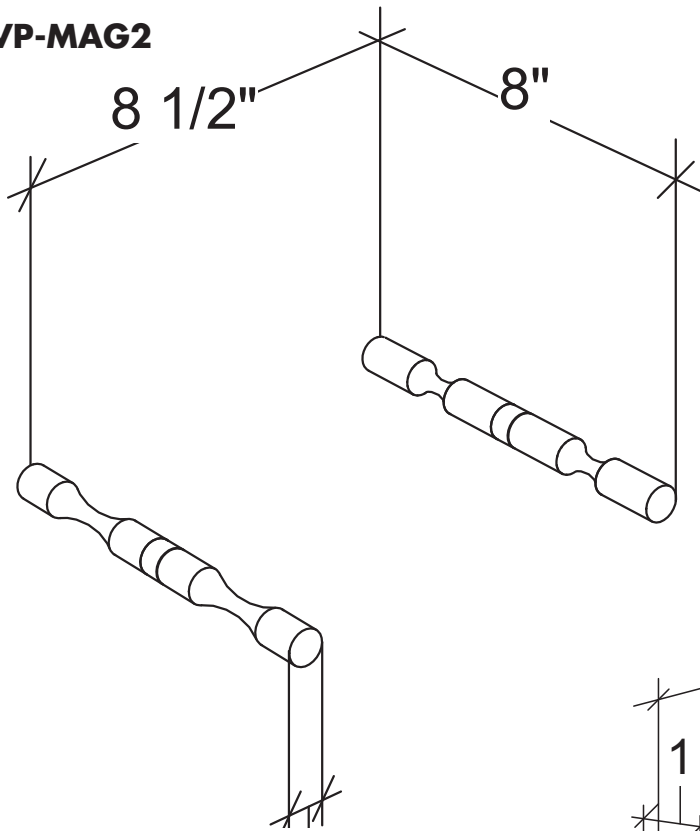

# Vino Pins Magnum (2 bottles)

Spec Sheet for VP-MAG2 and VPC-MAG2 wine racks

## VPC-MAG2 (for drywall)

Allow for 15" in width with magnum bottle stored.

**VINTAGEVIEW®**  
MOVING WINE STORAGE FORWARD