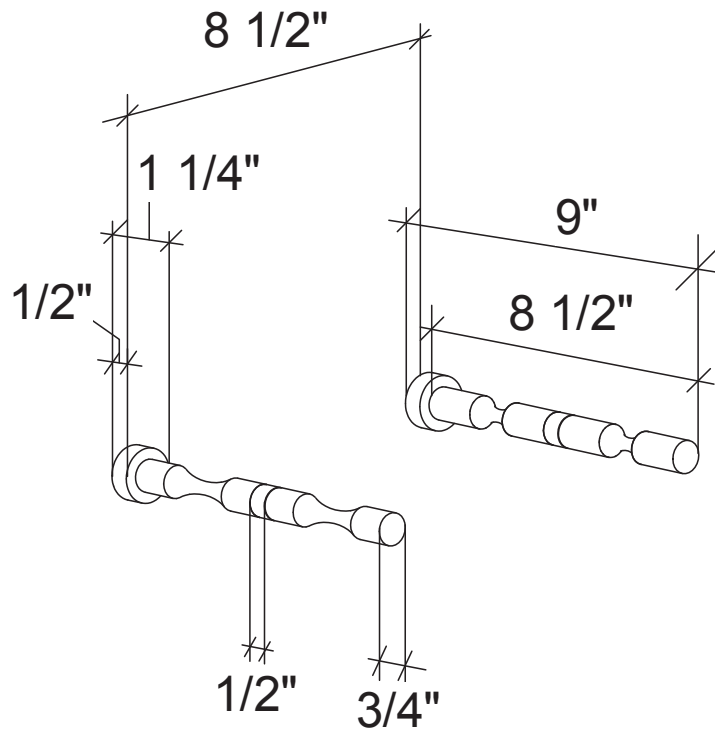

# Vino Pins Magnum (2 bottles)

Spec Sheet for VP-MAG2 and VPC-MAG2 wine racks

## VPC-MAG2 (for drywall)

Allow for 15" in width with magnum bottle stored.

**VINTAGEVIEW®**  
MOVING WINE STORAGE FORWARD