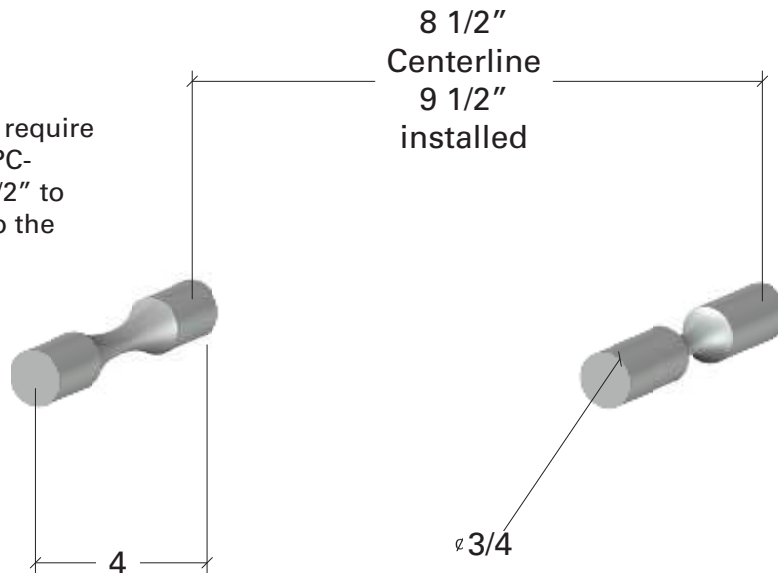

Vino Magnum Pins Starter Set

Spec Sheet for VP-MAG1 and VPC-MAG1

IMPORTANT
Drywall installations require
Vino Pins Collars (VPC-
MAG1), which add 1/2" to
the depth and 1/2" to the
width of the racking.

VINTAGEVIEW[®]
MOVING WINE STORAGE FORWARD