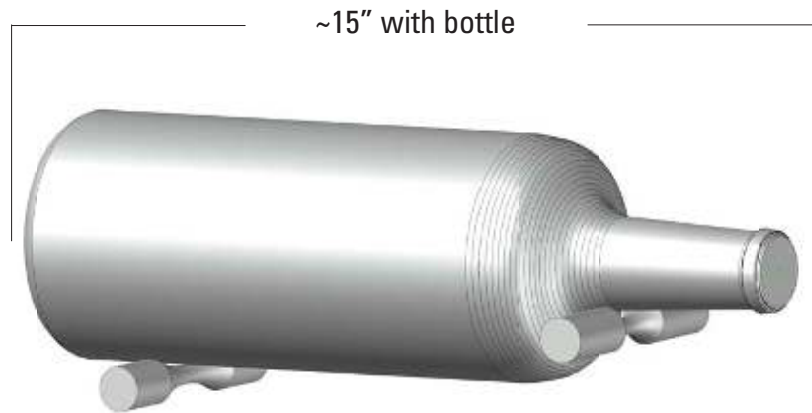

Vino Magnum Pins Starter Set

Spec Sheet for VP-MAG1 and VPC-MAG1

IMPORTANT
Drywall installations require
Vino Pins Collars (VPC-
MAG1), which add 1/2" to
the depth and 1/2" to the
width of the racking.

VINTAGEVIEW[®]
MOVING WINE STORAGE FORWARD