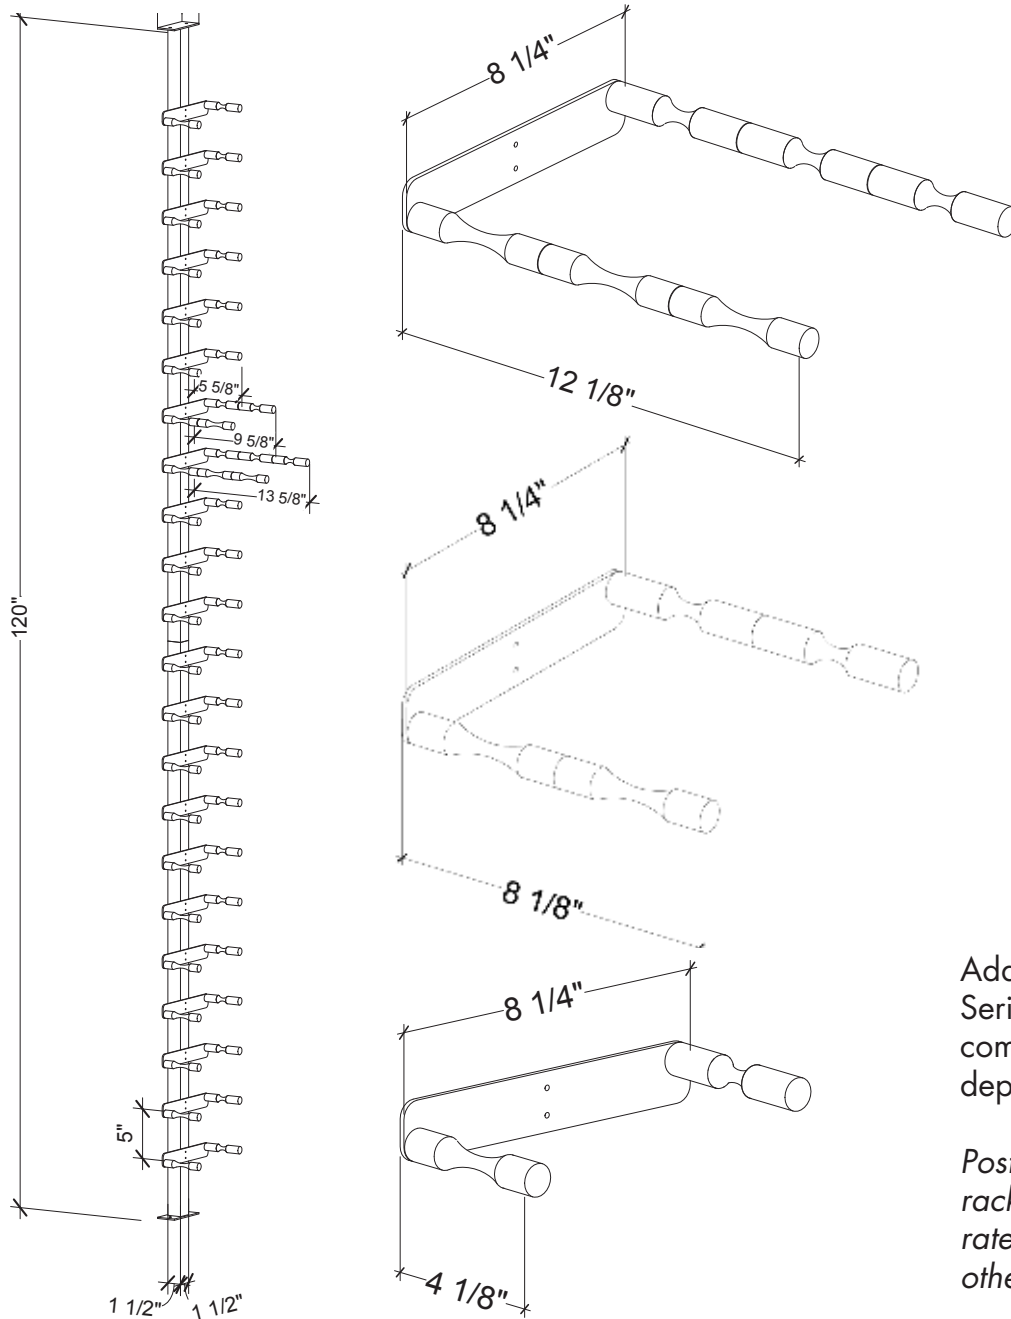

Vino Series Post

Specs for VS-FCP (1 side of racking)

Add 1.5" to Vino Series Plate/Rack combo for total depth.

Post, Plates & and racks sold separately unless noted otherwise.

VINTAGEVIEW®
MOVING WINE STORAGE FORWARD