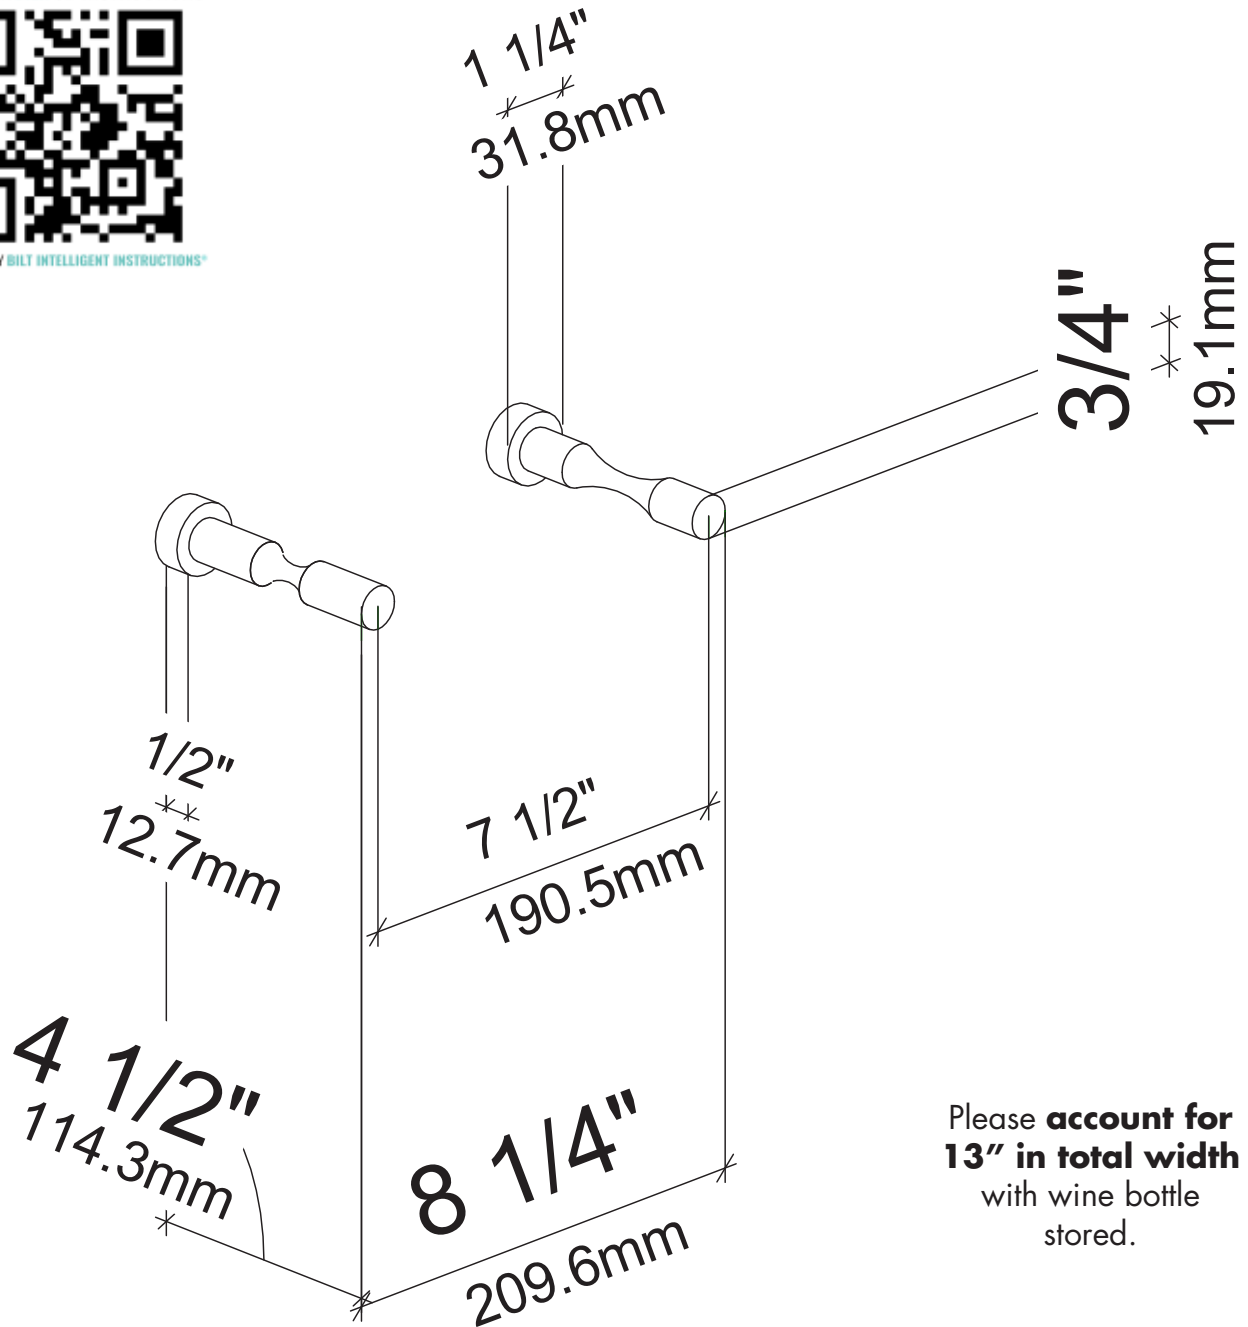

# Vino Pins 1 Bottle Rack for Drywall Surfaces

Spec sheet for Vino Pins1 (VPC)

SCAN FOR **BILT**. 3D INSTRUCTIONS

POWERED BY **BILT** INTELLIGENT INSTRUCTIONS®

Please **account for 13" in total width** with wine bottle stored.

**VINTAGEVIEW®**  
MOVING WINE STORAGE FORWARD

4690 Joliet St., Denver, CO 80239 | phone: 866.650.1500 | fax: 866.650.1501 | [VintageView.com](http://VintageView.com)

For product warranty information, please visit: [VintageView.com/support/warranty](http://VintageView.com/support/warranty). We're here to help, call us at 866-650-1500 with any questions