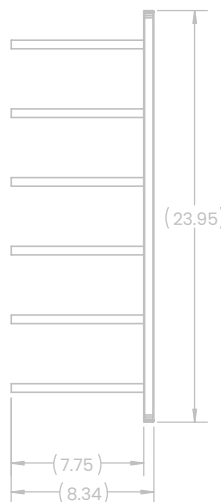

ULTRA WALL RAILS

ST (Cork-Out)

FEATURES

- + Modern, sleek design makes any area organized and aesthetically pleasing.
- + Stores bottles horizontally allowing moisture to the cork and maximizing label visibility.
- + Wall-mounted wine rack that is easy to install and includes mounting hardware.
- + Scratch and mar resistant.
- + Holds up to 12 wine bottles.
- + CAD blocks available.

FINISH OPTIONS

Matte
Black

A

ULTRA WALL RAILS

HZ (Label-Out)

B