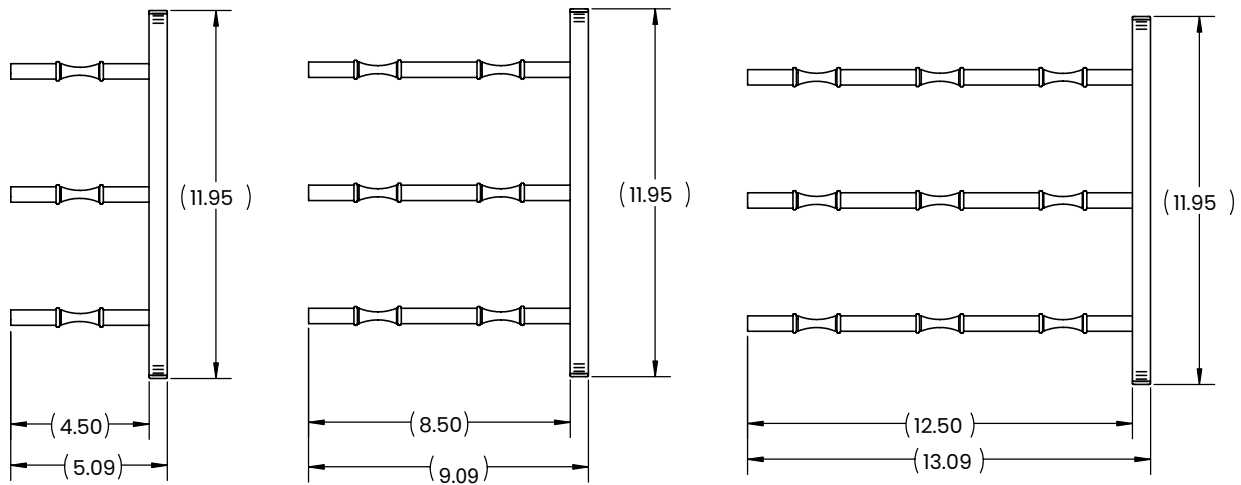

ULTRA WALL RAILS

HZ (Label-Out)

FEATURES

- + Modern, sleek design makes any area organized and aesthetically pleasing.
- + Stores bottles horizontally allowing moisture to the cork and maximizing label visibility.
- + Wall-mounted wine rack that is easy to install and includes mounting hardware.
- + Scratch and mar resistant.
- + Holds up to 36 wine bottles.
- + CAD blocks available.

FINISH OPTIONS

Matte
Black

1 FOOT

ULTRA WALL RAILS

HZ (Label-Out)

2 FOOT

ULTRA WALL RAILS

HZ (Label-Out)

3 FOOT

ULTRA WALL RAILS

HZ (Label-Out)

4 FOOT