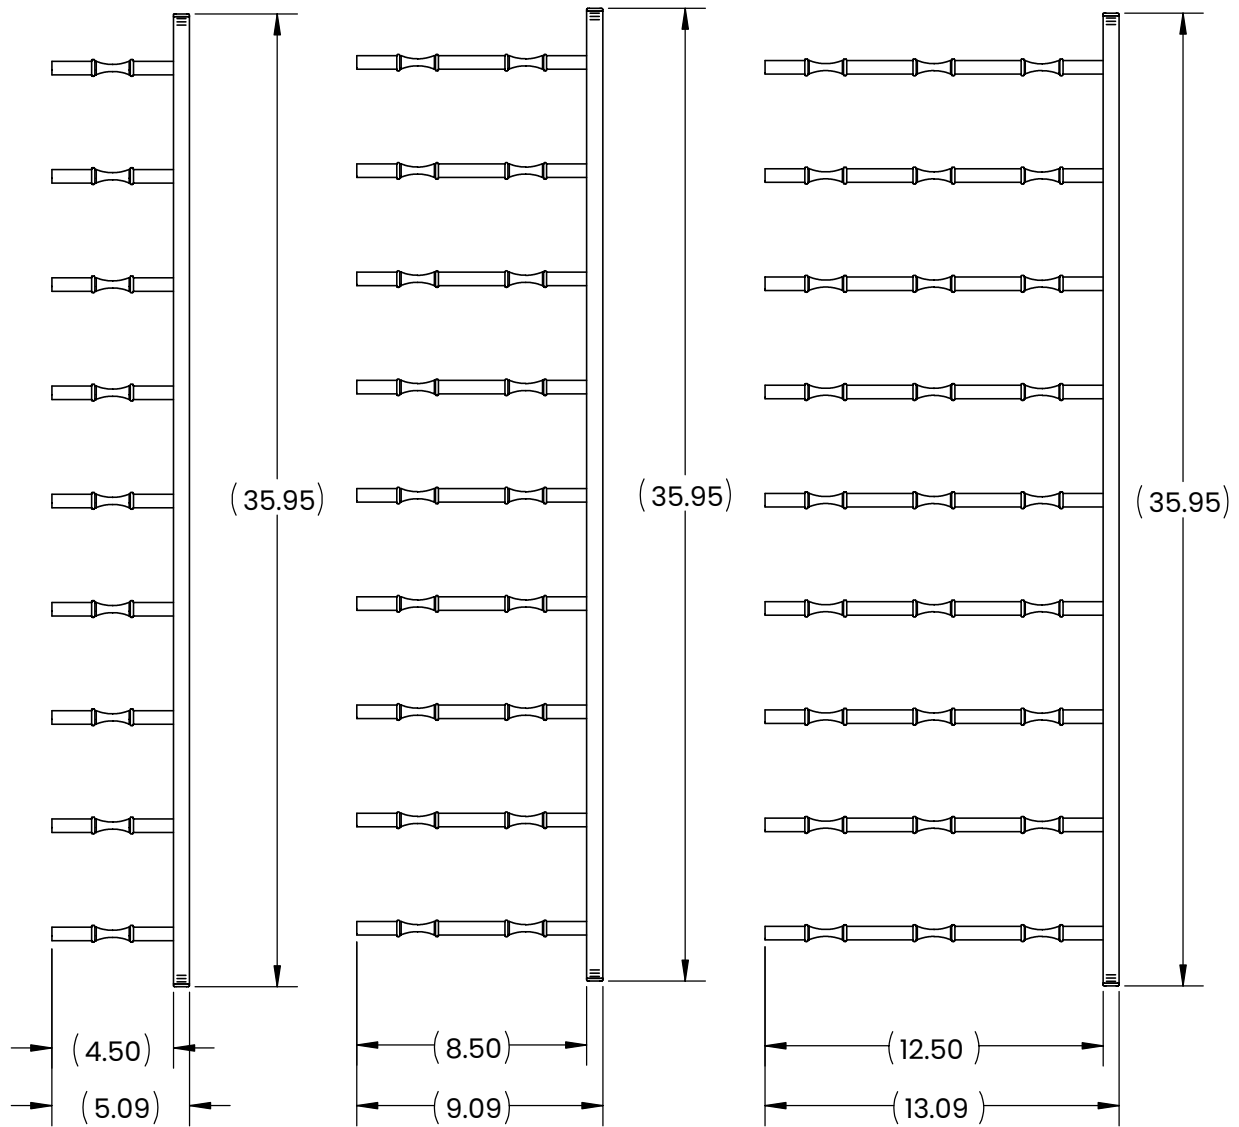

ULTRA WALL RAILS

HZ (Label-Out)

FEATURES

- + Modern, sleek design makes any area organized and aesthetically pleasing.
- + Stores bottles horizontally allowing moisture to the cork and maximizing label visibility.
- + Wall-mounted wine rack that is easy to install and includes mounting hardware.
- + Scratch and mar resistant.
- + Holds up to 36 wine bottles.
- + CAD blocks available.

3 FOOT

ULTRA WALL RAILS

HZ (Label-Out)

4 FOOT