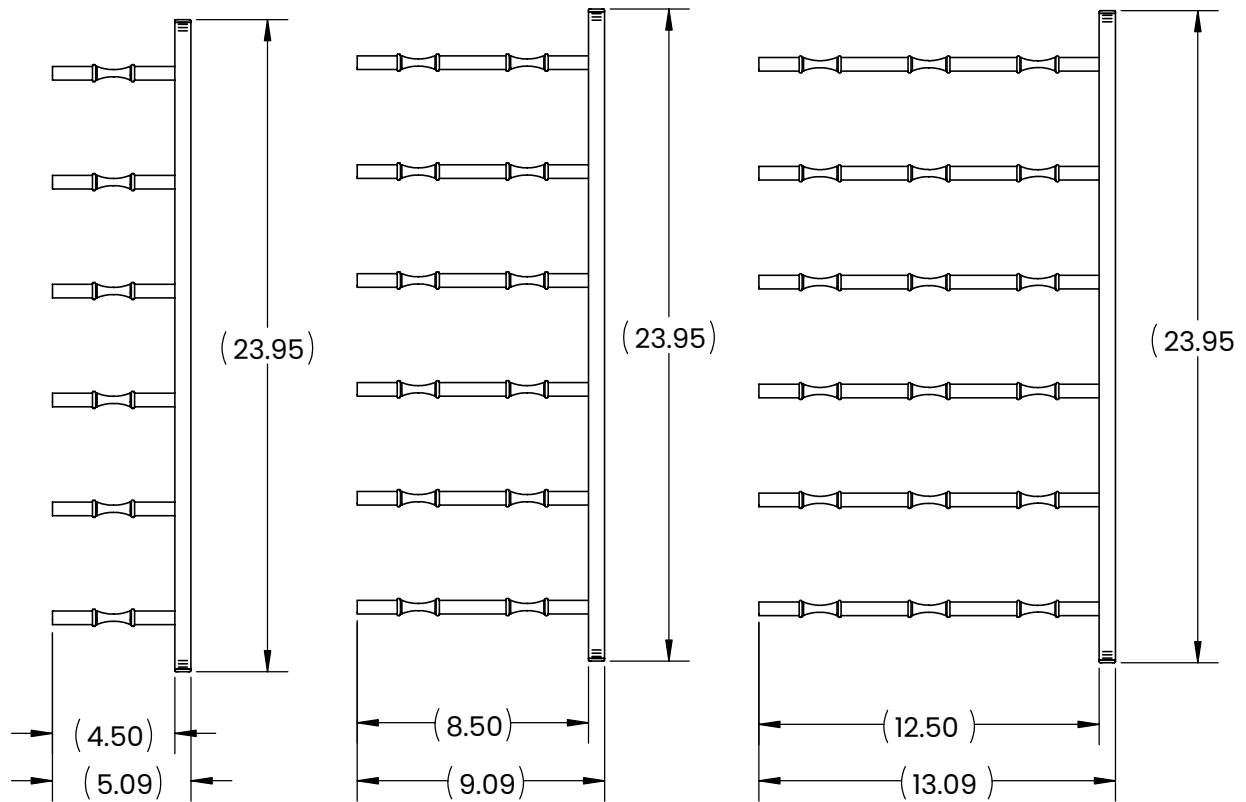

ULTRA WALL RAILS

HZ (Label-Out)

2 FOOT