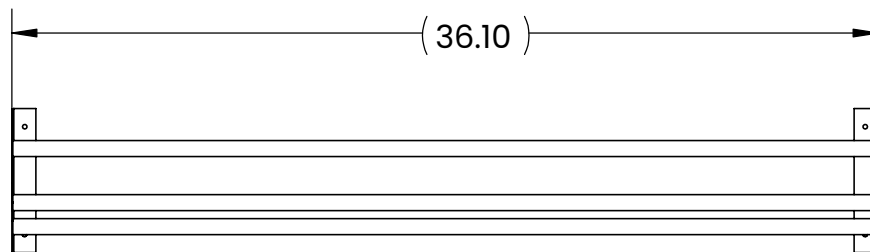

## FEATURES

- + Modern, sleek design makes any area organized and aesthetically pleasing.
- + Designed to hold bottle securely in place and allows wine label to be viewed optimally.
- + Wall-mounted wine rack that is easy to install and includes mounting hardware.
- + Scratch and mar resistant.
- + 3FT supports 12, 4FT supports 16 bottles.
- + CAD blocks available.

## FINISH OPTIONS

Matte  
Black

3 FOOT

ROD POSITIONS, DISPLAY BRACKET 1  
REMOVED FOR CLARITY

# ULTRA DISPLAY ROW

Angled (Label-Out)

4 FOOT

ROD POSITIONS, DISPLAY BRACKET 1  
REMOVED FOR CLARITY