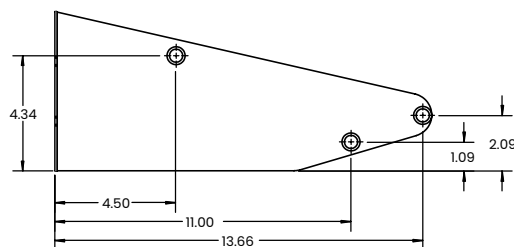

ROD POSITIONS, DISPLAY BRACKET 1
REMOVED FOR CLARITY