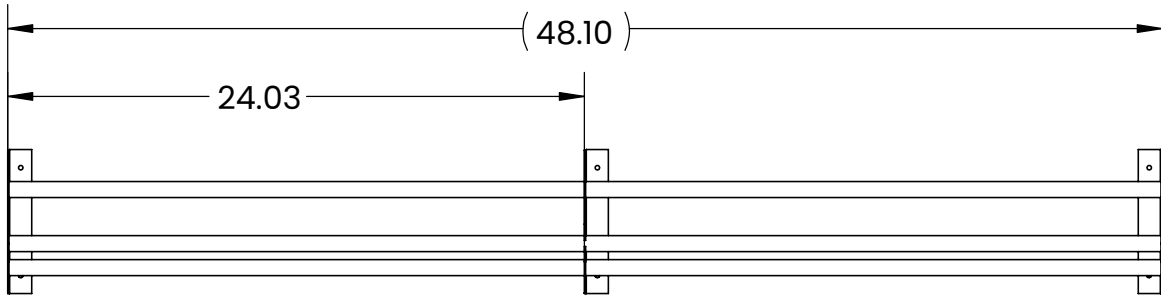

## FINISH OPTIONS

Matte  
Black

3 FOOT

ROD POSITIONS, DISPLAY BRACKET 1  
REMOVED FOR CLARITY

# ULTRA DISPLAY ROW

Angled (Label-Out)

4 FOOT

ROD POSITIONS, DISPLAY BRACKET 1  
REMOVED FOR CLARITY