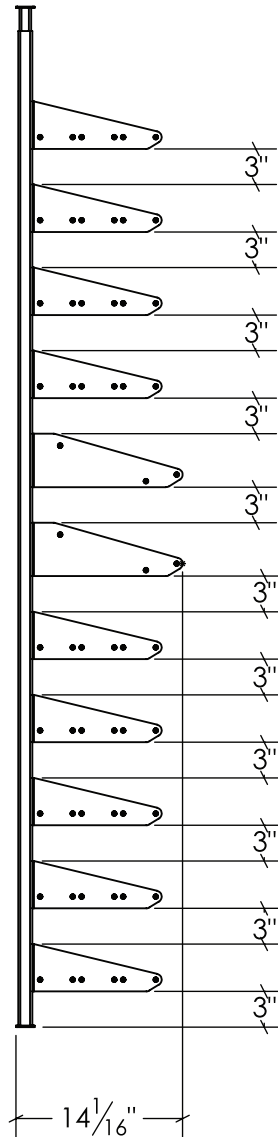

SHOWCASE SERIES

DISPLAY KITS (SC-DSP-2D-BLK/SC-DSP-3D-BLK)

FEATURES

- + The Showcase Series is the most versatile wine rack system we have released yet by offering label-out, neck out, angled, and shelf presentation options.
- + High-quality materials make for sturdy construction and simple assembly.
- + Telescoping posts designed for ceilings up to 10 ft
- + Modern industrial matte black finish
- + CAD blocks available

Featured Showcase Display 2D Kit

Featured Showcase Display 3D Kit

***Continue to the next page for more detailed specs on the 2 deep & 3 deep variations.**

SHOWCASE SERIES

DISPLAY KITS (SC-DSP-2D-BLK)

Featured Showcase Display 2D Kit