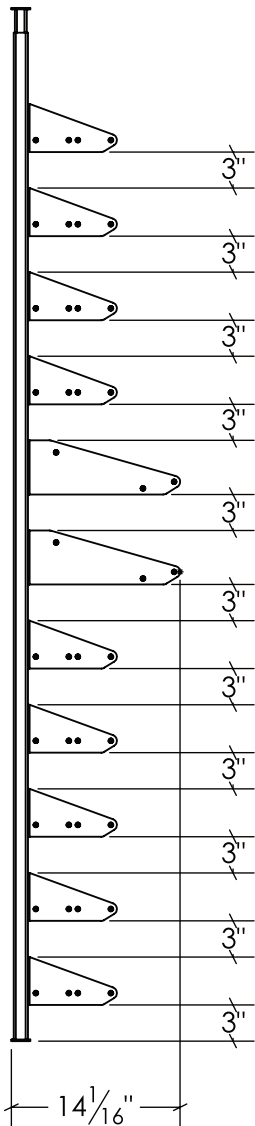

SHOWCASE SERIES

DISPLAY KITS (SC-DSP-2D-BLK/SC-DSP-3D-BLK)

FEATURES

- + The Showcase Series is the most versatile wine rack system we have released yet by offering label-out, neck out, angled, and shelf presentation options.
- + High-quality materials make for sturdy construction and simple assembly.
- + Telescoping posts designed for ceilings up to 10 ft
- + Modern industrial matte black finish
- + CAD blocks available

Featured Showcase Display 2D Kit

Featured Showcase Display 3D Kit

***Continue to the next page for more detailed specs on the 2 deep & 3 deep variations.**

SHOWCASE SERIES

DISPLAY KITS (SC-DSP-2D-BLK)

Featured Showcase Display 2D Kit