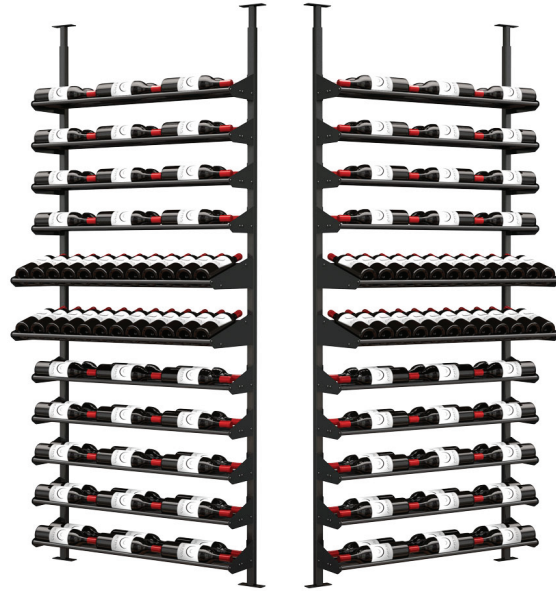

SHOWCASE SERIES

DISPLAY KITS (SC-DSP-2D-BLK/SC-DSP-3D-BLK)

FEATURES

- + The Showcase Series is the most versatile wine rack system we have released yet by offering label-out, neck out, angled, and shelf presentation options.
- + High-quality materials make for sturdy construction and simple assembly.
- + Telescoping posts designed for ceilings up to 10 ft
- + Modern industrial matte black finish
- + CAD blocks available

Featured Showcase Display 2D Kit

Featured Showcase Display 3D Kit

***Continue to the next page for more detailed specs on the 2 deep & 3 deep variations.**

SHOWCASE SERIES

DISPLAY KITS (SC-DSP-2D-BLK)

Featured Showcase Display 2D Kit