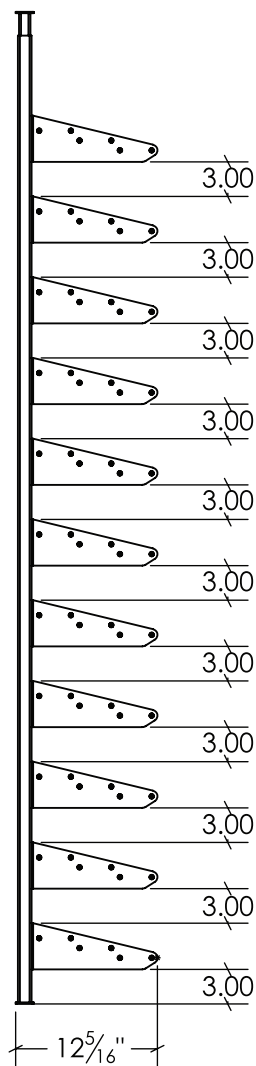

SHOWCASE SERIES

STANDARD CASCADE KITS (SC-STD-CSD-2D-BLK/SC-STD-CSD-3D-BLK)

FEATURES

- + The Standard Cascade Kit creates a waterfall effect & staggers the bottles for a view at all wine labels on the floating wine rack.
- + High-quality materials make for sturdy construction and simple assembly.
- + Telescoping posts designed for ceilings up to 10 ft
- + Modern industrial matte black finish
- + CAD blocks available

Standard Showcase Cascade 2D Kit

Standard Showcase Cascade 3D Kit

***Continue to the next page for more detailed specs on the 2 deep & 3 deep variations.**

SHOWCASE SERIES

STANDARD CASCADE KITS (SC-STD-CSD-2D-BLK)

Standard Showcase Cascade 2D Kit