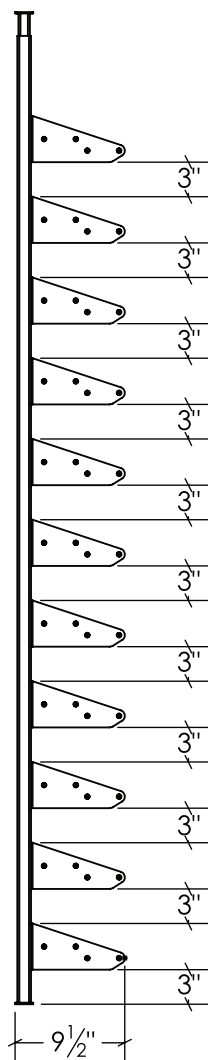

SHOWCASE SERIES

STANDARD CASCADE KITS (SC-STD-CSD-2D-BLK/SC-STD-CSD-3D-BLK)

FEATURES

- + The Standard Cascade Kit creates a waterfall effect & staggers the bottles for a view at all wine labels on the floating wine rack.
- + High-quality materials make for sturdy construction and simple assembly.
- + Telescoping posts designed for ceilings up to 10 ft
- + Modern industrial matte black finish
- + CAD blocks available

Standard Showcase Cascade 2D Kit

Standard Showcase Cascade 3D Kit

***Continue to the next page for more detailed specs on the 2 deep & 3 deep variations.**

SHOWCASE SERIES

STANDARD CASCADE KITS (SC-STD-CSD-2D-BLK)