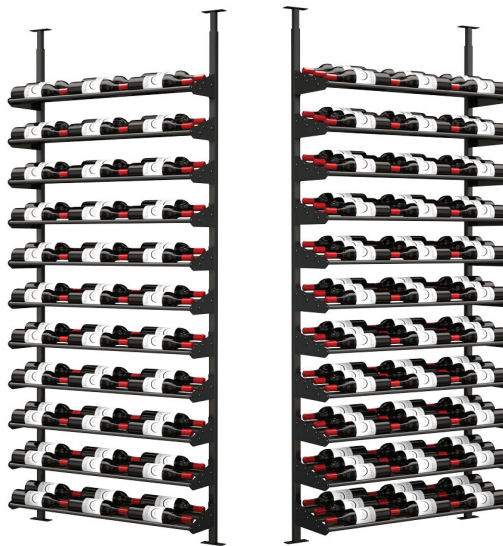

SHOWCASE SERIES

STANDARD CASCADE KITS (SC-STD-CSD-2D-BLK/SC-STD-CSD-3D-BLK)

FEATURES

- + The Standard Cascade Kit creates a waterfall effect & staggers the bottles for a view at all wine labels on the floating wine rack.
- + High-quality materials make for sturdy construction and simple assembly.
- + Telescoping posts designed for ceilings up to 10 ft
- + Modern industrial matte black finish
- + CAD blocks available

Standard Showcase Cascade 2D Kit

Standard Showcase Cascade 3D Kit

***Continue to the next page for more detailed specs on the 2 deep & 3 deep variations.**

SHOWCASE SERIES

STANDARD CASCADE KITS (SC-STD-CSD-2D-BLK)

Standard Showcase Cascade 2D Kit