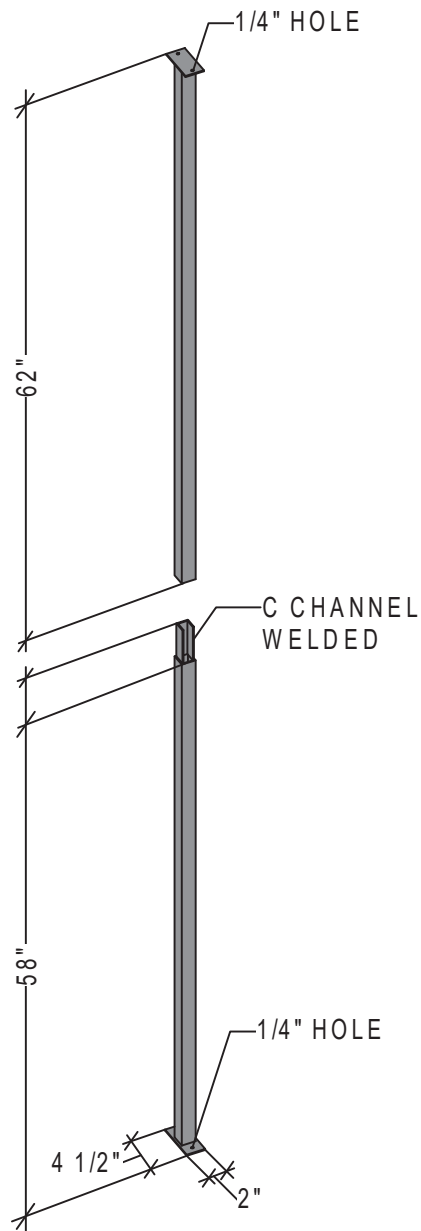

Vino Series/Wine Wall Post Angle Bracket

Spec Sheet for FCP-POST

VINTAGEVIEW®
MOVING WINE STORAGE FORWARD

4690 Joliet St., Denver, CO 80239 | phone: 866.650.1500 | fax: 866.650.1501 | VintageView.com

For product warranty information, please visit vintageview.com/warranty