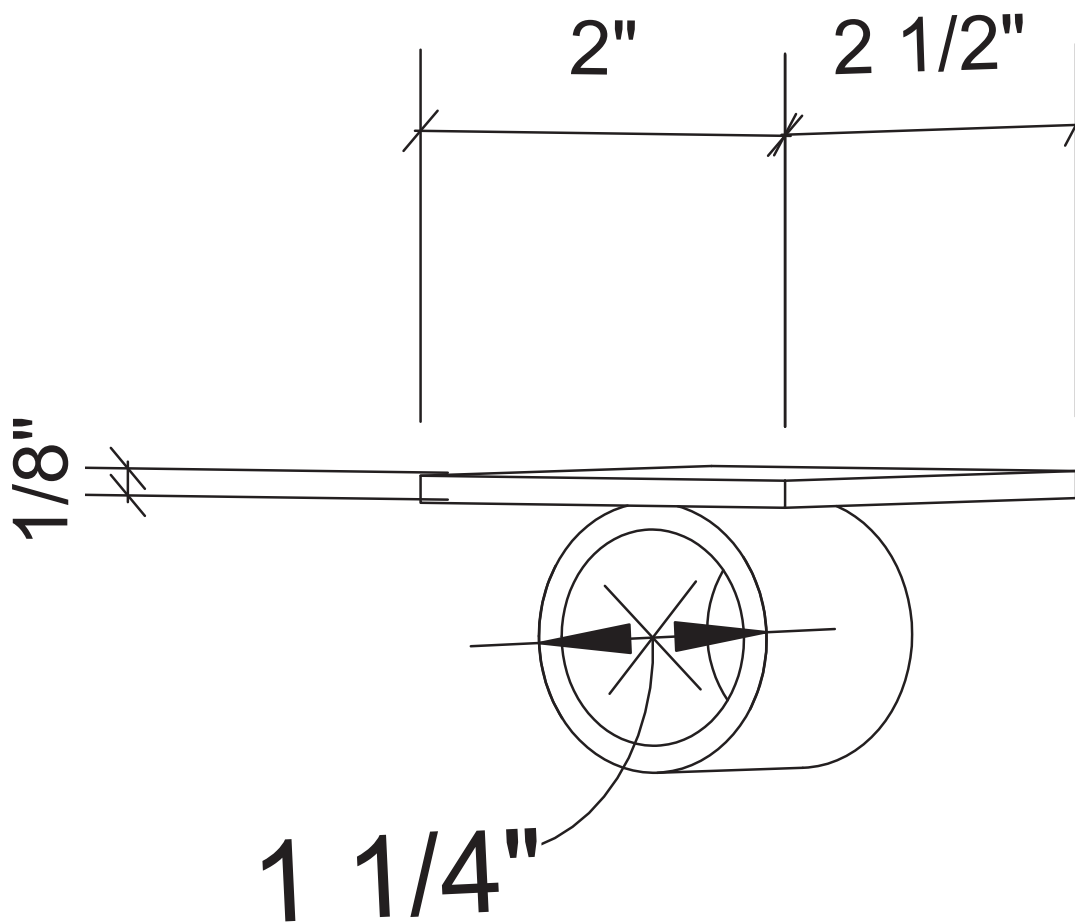

Vino Series/Wine Wall Post Angle Bracket

Spec Sheet for FCP-ANGLE

VINTAGEVIEW®

MOVING WINE STORAGE FORWARD

4690 Joliet St., Denver, CO 80239 | phone: 866.650.1500 | fax: 866.650.1501 | VintageView.com

For product warranty information, please visit vintageview.com/warranty