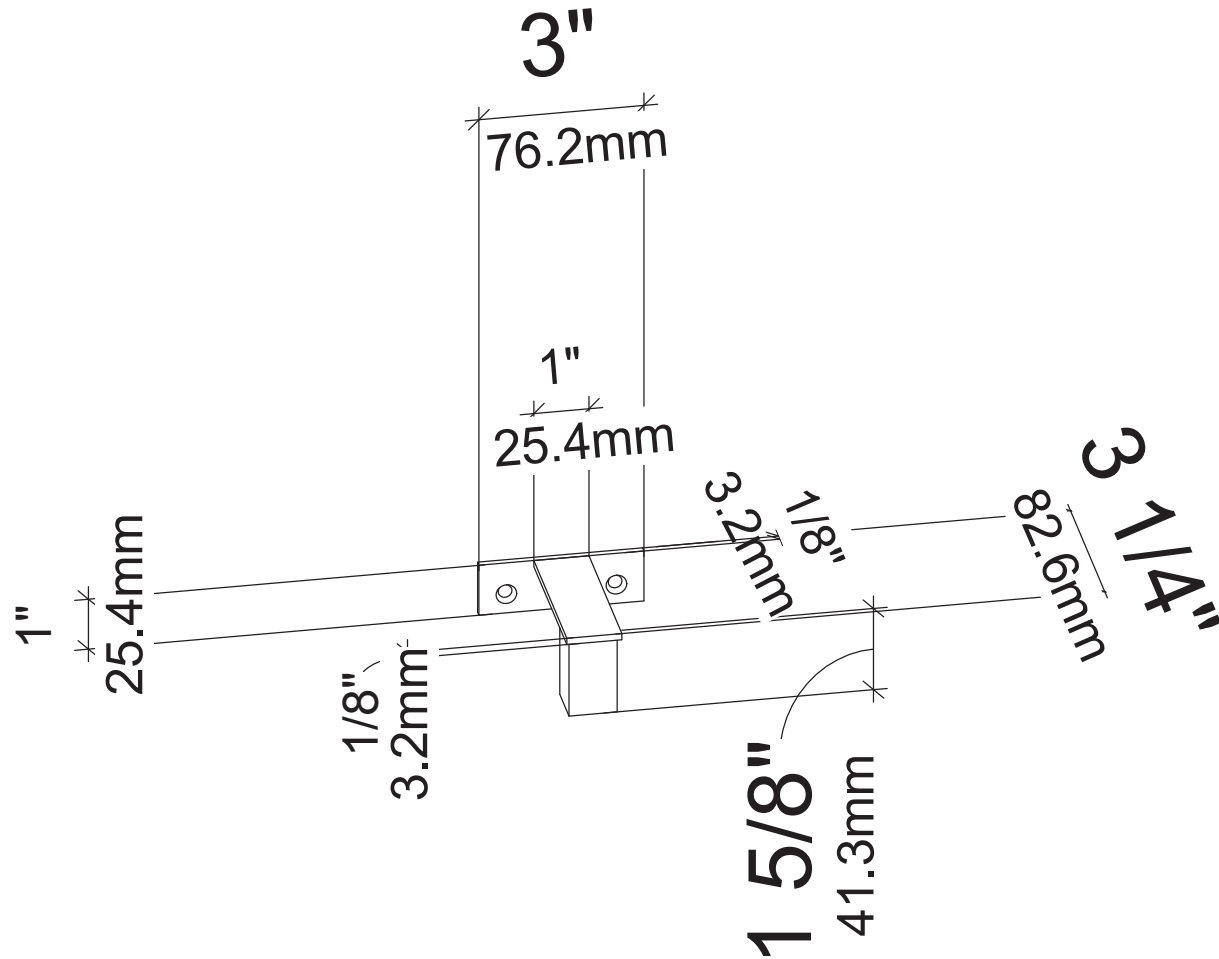

# W Series Frame Standoff Bracket

Spec sheet for W Series Frame 2" Standoff Bracket (FCF-2WB)

VINTAGEVIEW®  
MOVING WINE STORAGE FORWARD

4690 Joliet St., Denver, CO 80239 | phone: 866.650.1500 | fax: 866.650.1501 | [VintageView.com](http://VintageView.com)