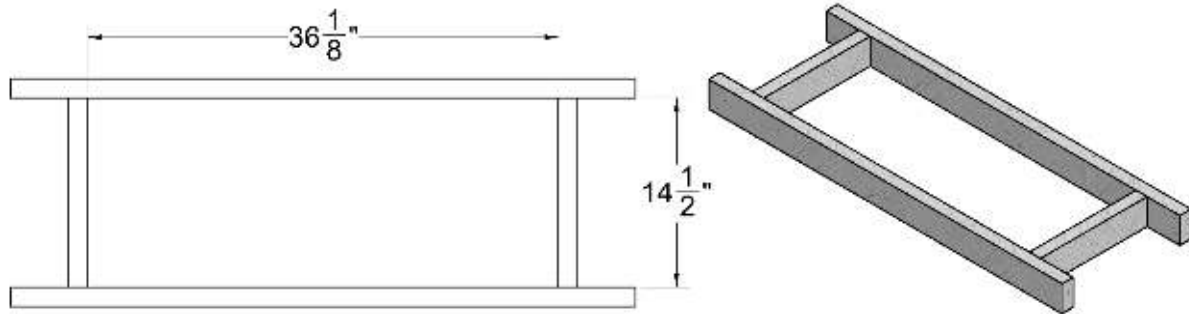

Evaporator 2x4 Framing Diagram

Evaporator Recessed Ceiling Mounting Detail